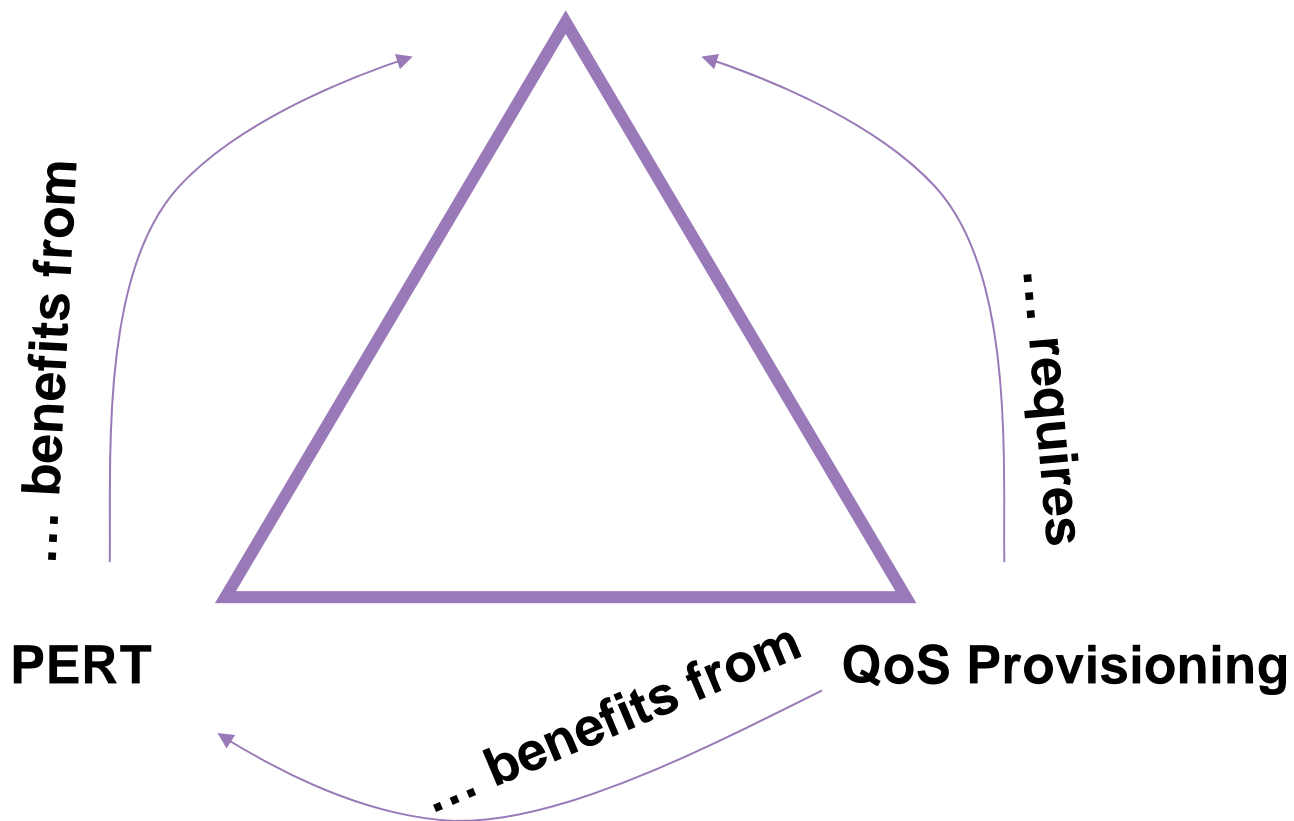

The PACE Triangle

Performance Monitoring Systems