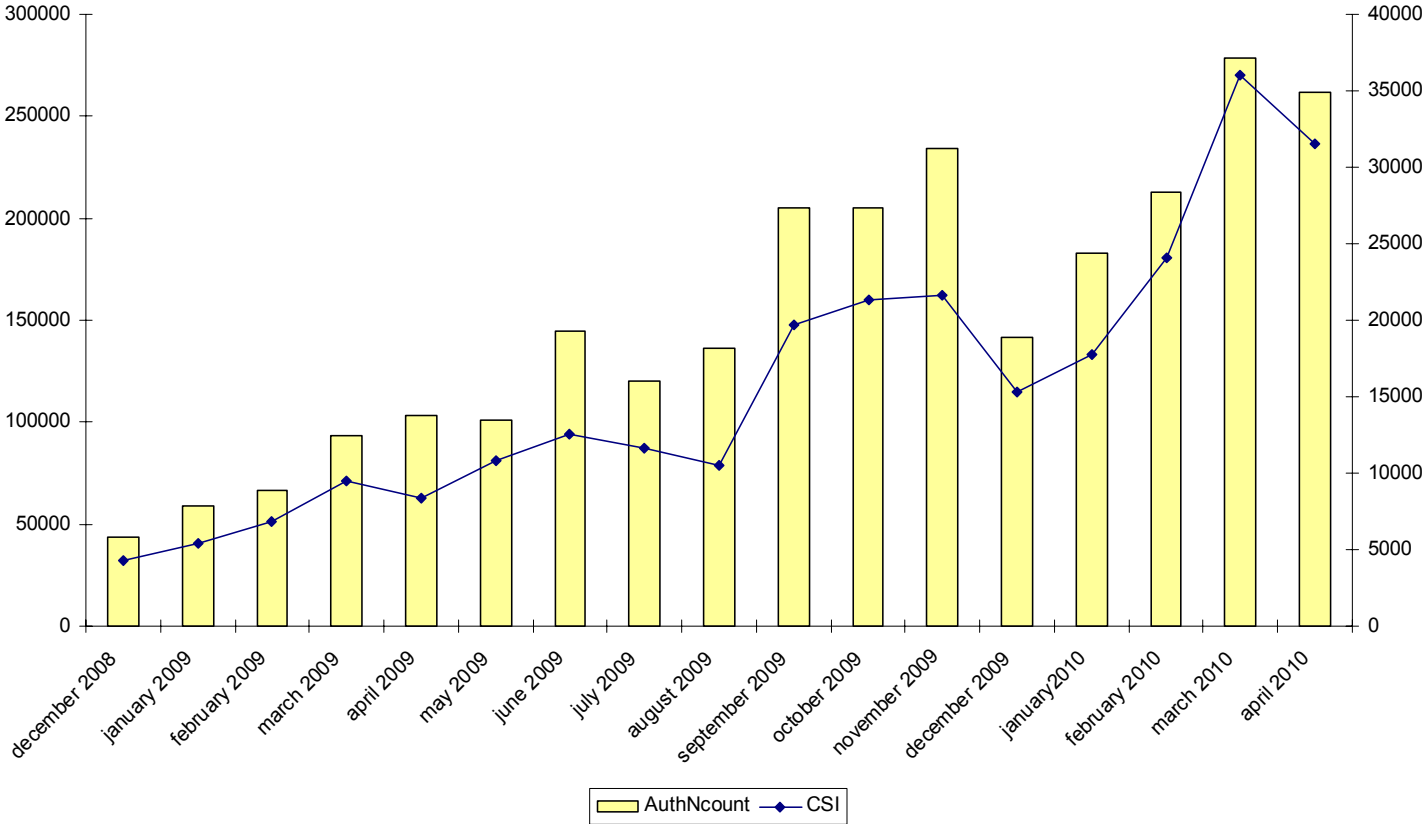

Metering and monitoring

Miroslav Milinović

*University Computing Centre,
University of Zagreb, Zagreb, Croatia*

<miro@srce.hr>

TF-Mobility

Copenhagen, Denmark, September 2010

Status & future work

- ❖ eduroam metering, monitoring & diagnostics
 - ◆ <http://monitor.eduroam.org> + AuthNcount & CSI
 - ◆ Latest development:
 - CUI (http://monitor.eduroam.org//eduroam/test_cui.php; <http://monitor.eduroam.org/genhtml/cui.html>)
 - F-Ticks (<http://ticker.eduroam.lu/>)
 - certs/RadSec (?)
 - ◆ Diagnostics (?)

- ❖ DNSsec?

eduroam: international traffic

eduroam: international traffic