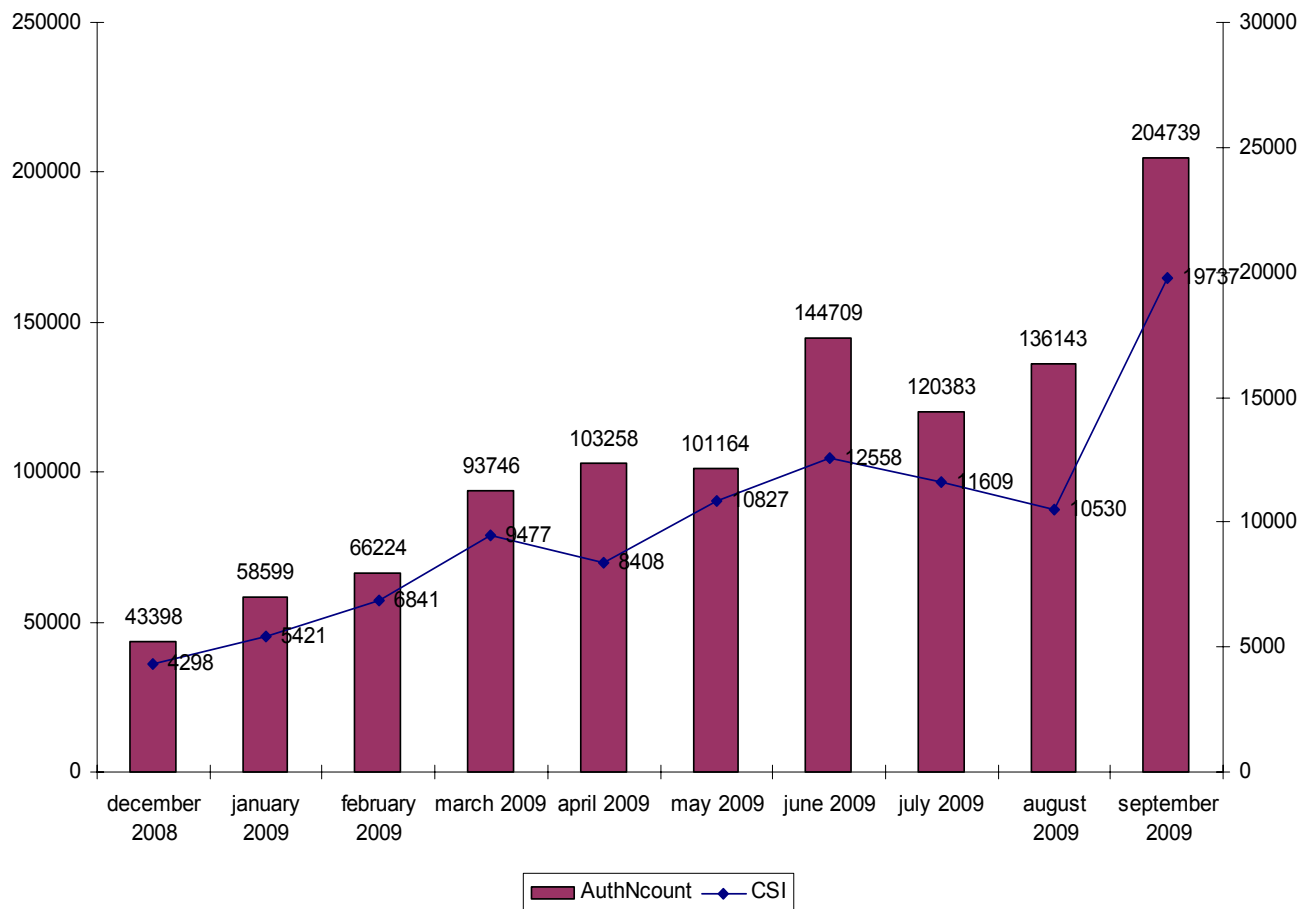

# Status

- ❖ 36+1 eduroam members
  - ◆ newly connected members: AMRES, MARNET
  - ◆ still to connect MREN (Montenegro)
- ❖ ETLRSs – working fine
- ❖ Policy: 35 signed + 1 in the process (Malta/UoM)
- ❖ Monitoring covers all 36 connected realms
  - ◆ <http://monitor.eduroam.org/>
- ❖ Database: still not filled 100% but ...
  - ◆ <http://monitor.eduroam.org/database/>
  - ◆ [http://monitor.eduroam.org/user\\_map/](http://monitor.eduroam.org/user_map/)

# International traffic 2008 - 2009