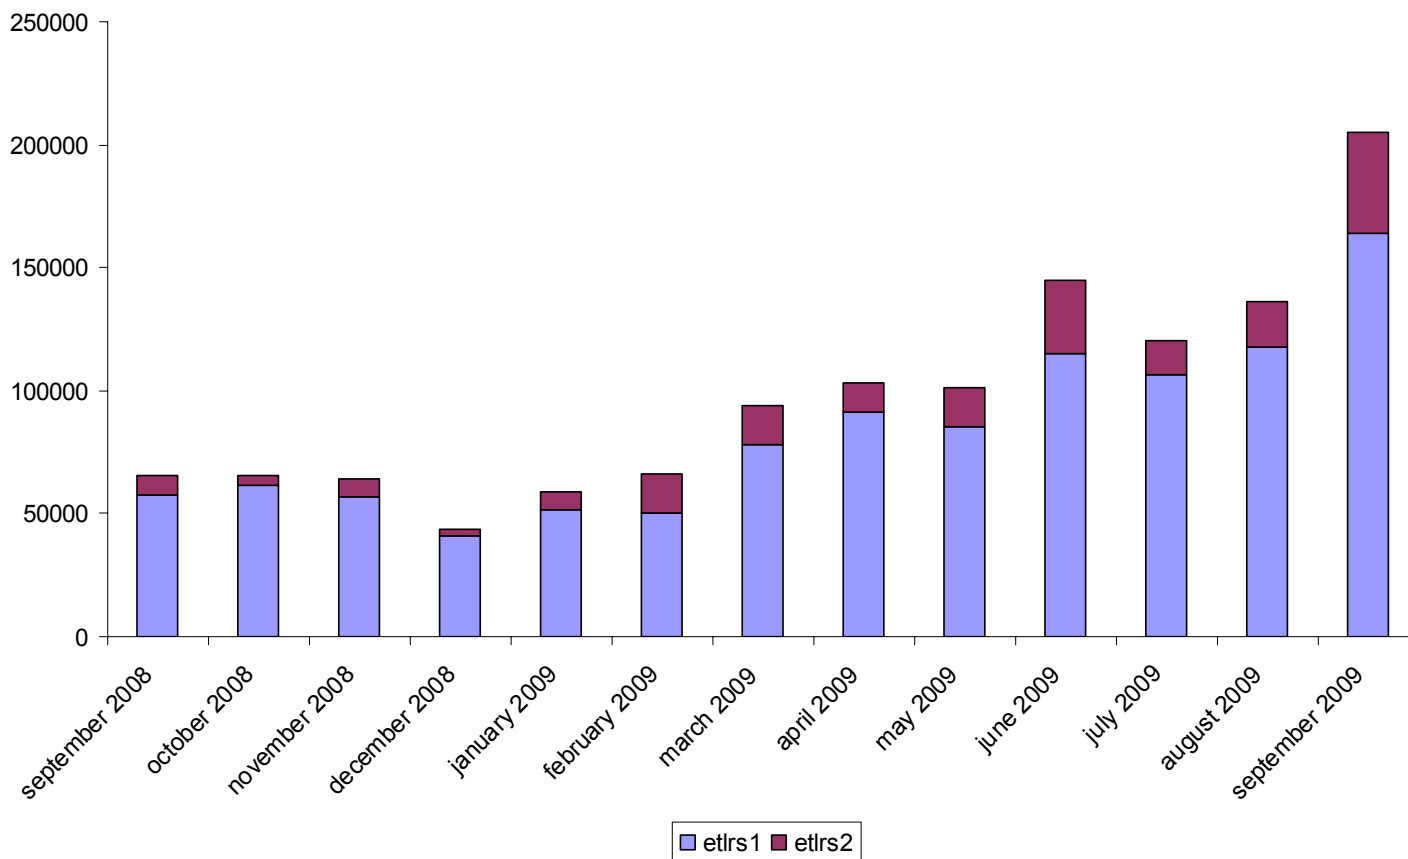

# Status

- ❖ 36+1 eduroam members
  - ◆ newly connected members: AMRES, MARNET
  - ◆ still to connect MREN (Montenegro)
- ❖ ETLRSs – working fine
- ❖ Policy: 35 signed + 1 in the process (Malta/UoM)
- ❖ Monitoring covers all 36 connected realms
  - ◆ <http://monitor.eduroam.org/>
- ❖ Database: still not filled 100% but ...
  - ◆ <http://monitor.eduroam.org/database/>
  - ◆ [http://monitor.eduroam.org/user\\_map/](http://monitor.eduroam.org/user_map/)

# International traffic 2008 - 2009