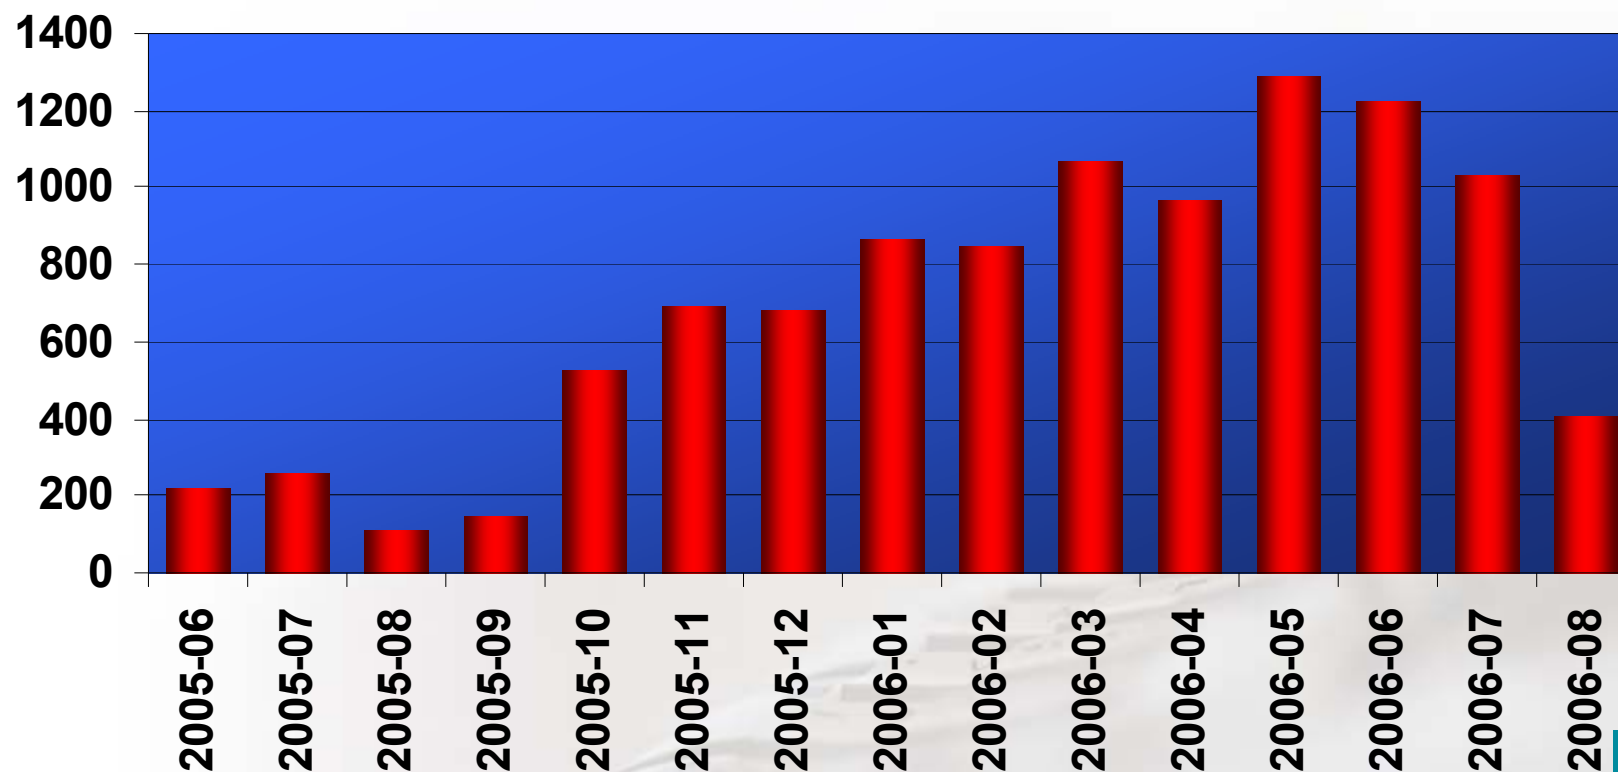

Successful Authentications National Roaming

Unique Roaming users - National Roaming

Real value should be greater (anonymous@fccn.pt)

Roaming users (day basis) - National Roaming

Statistics Sample

Total e-U Users

Median for
2005/2006:

19520,5 / 1783

e-U Users in Roaming (%)

Median for
2005/2006:

7,697%