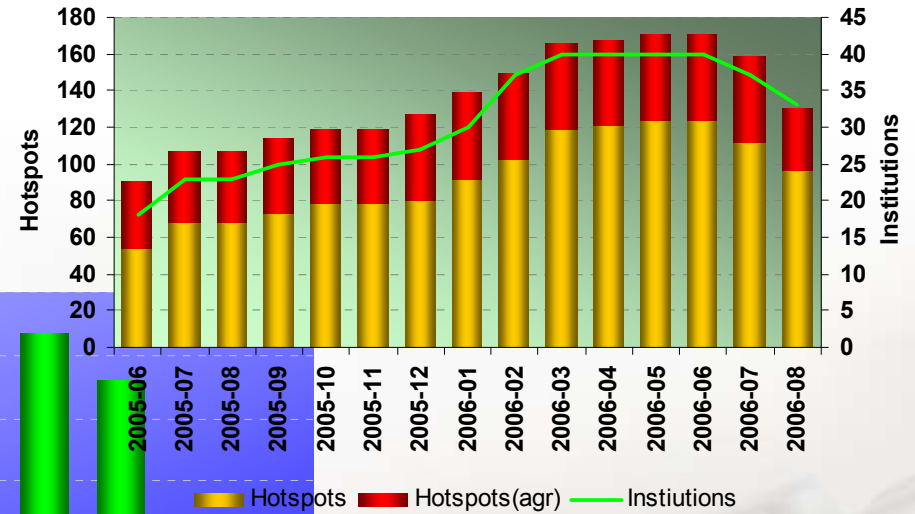

Successful Authentications National Roaming

Unique Roaming users - National Roaming

Real value should be greater (anonymous@fccn.pt)

Roaming users (day basis) - National Roaming

Statistics Sample

Total e-U Users

Median for
2005/2006:

19520,5 / 1783

e-U Users in Roaming (%)

Median for
2005/2006:

7,697%