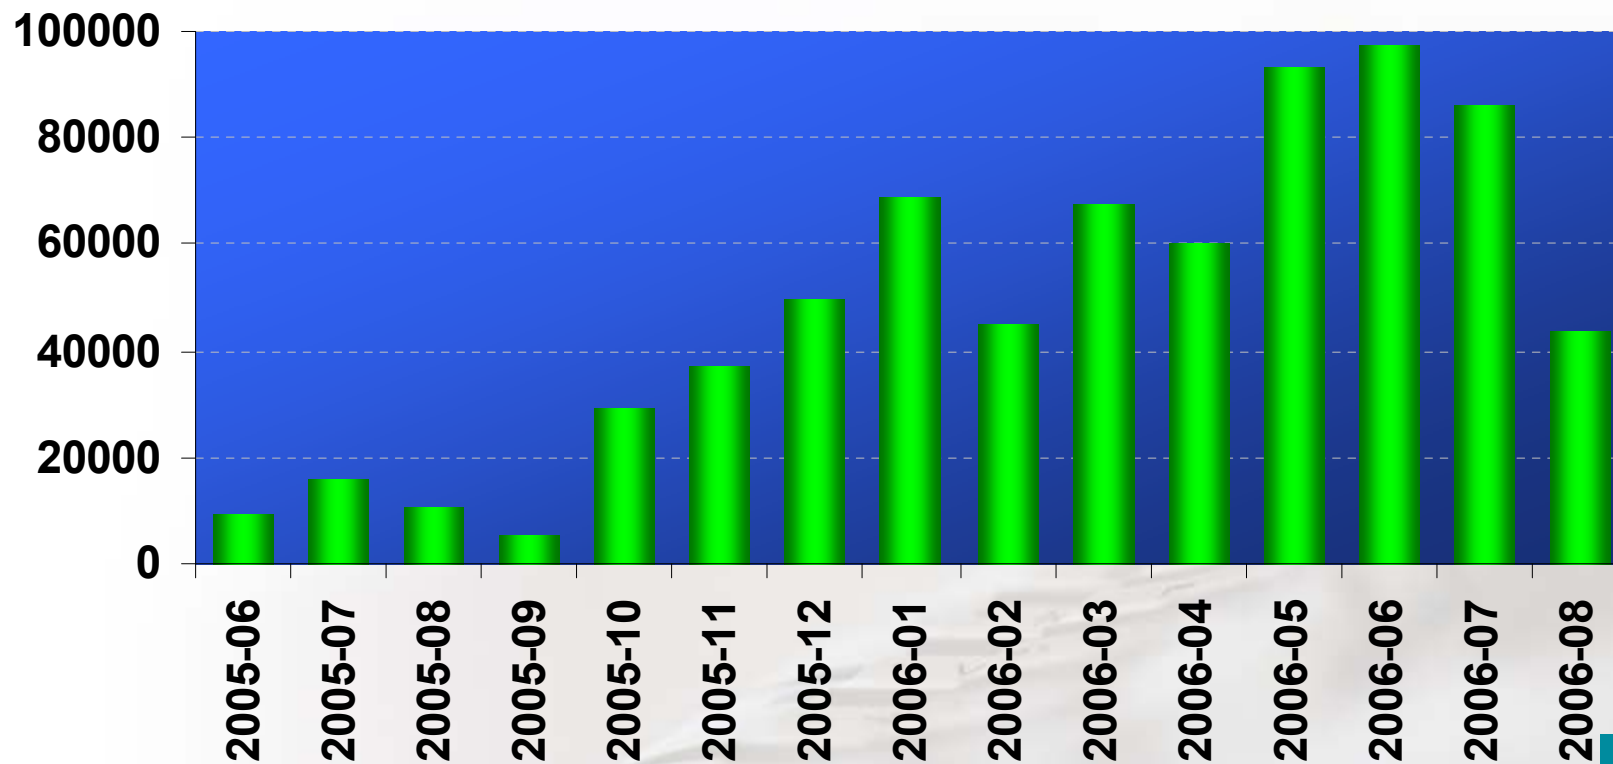

Successful Authentications National Roaming

Unique Roaming users - National Roaming

Real value should be greater (anonymous@fccn.pt)

Roaming users (day basis) - National Roaming

Statistics Sample

Total e-U Users

Median for
2005/2006:

19520,5 / 1783

e-U Users in Roaming (%)

Median for
2005/2006:

7,697%