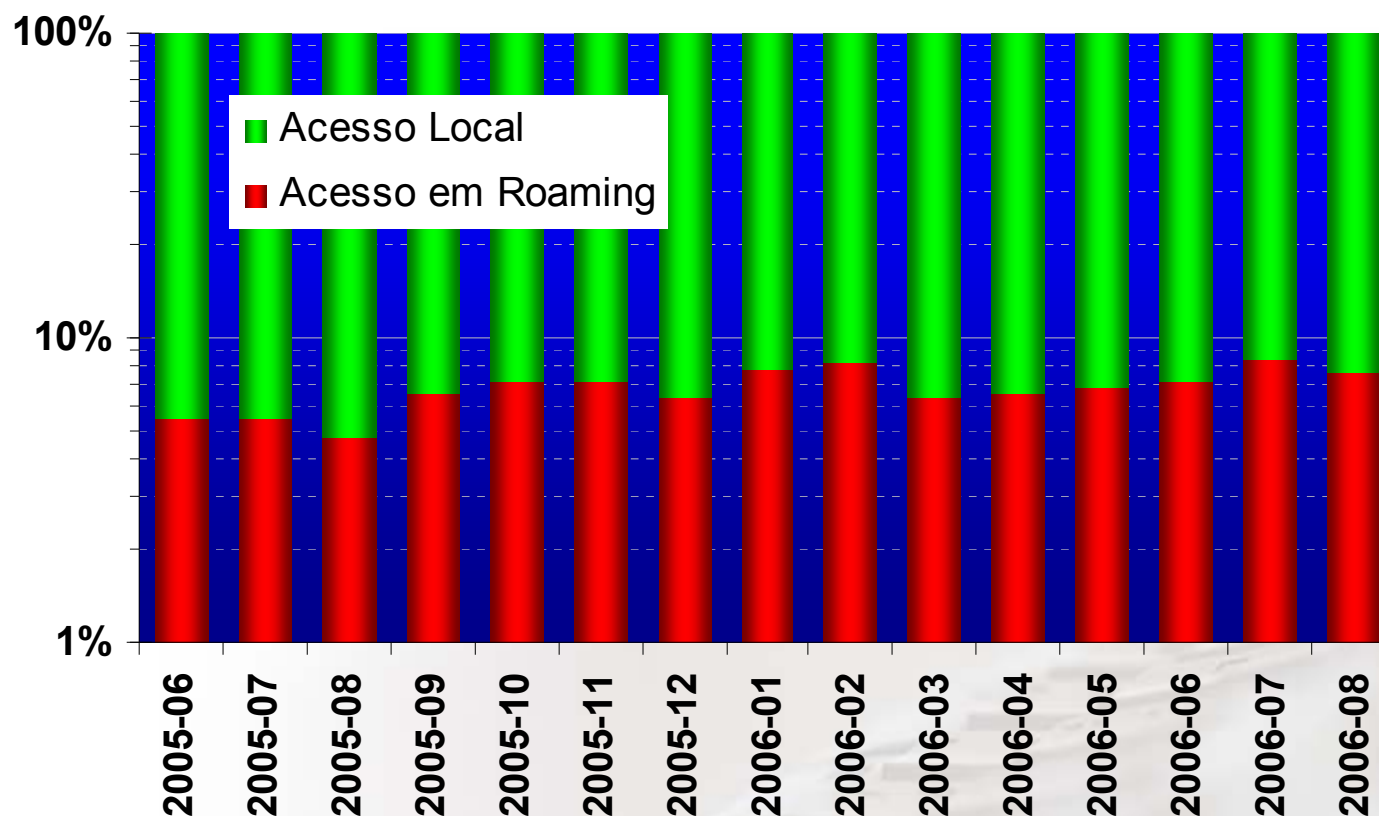

Successful Authentications National Roaming

Unique Roaming users - National Roaming

Real value should be greater (anonymous@fccn.pt)

Roaming users (day basis) - National Roaming

Statistics Sample

Total e-U Users

Median for
2005/2006:

19520,5 / 1783

e-U Users in Roaming (%)

Median for
2005/2006:

7,697%