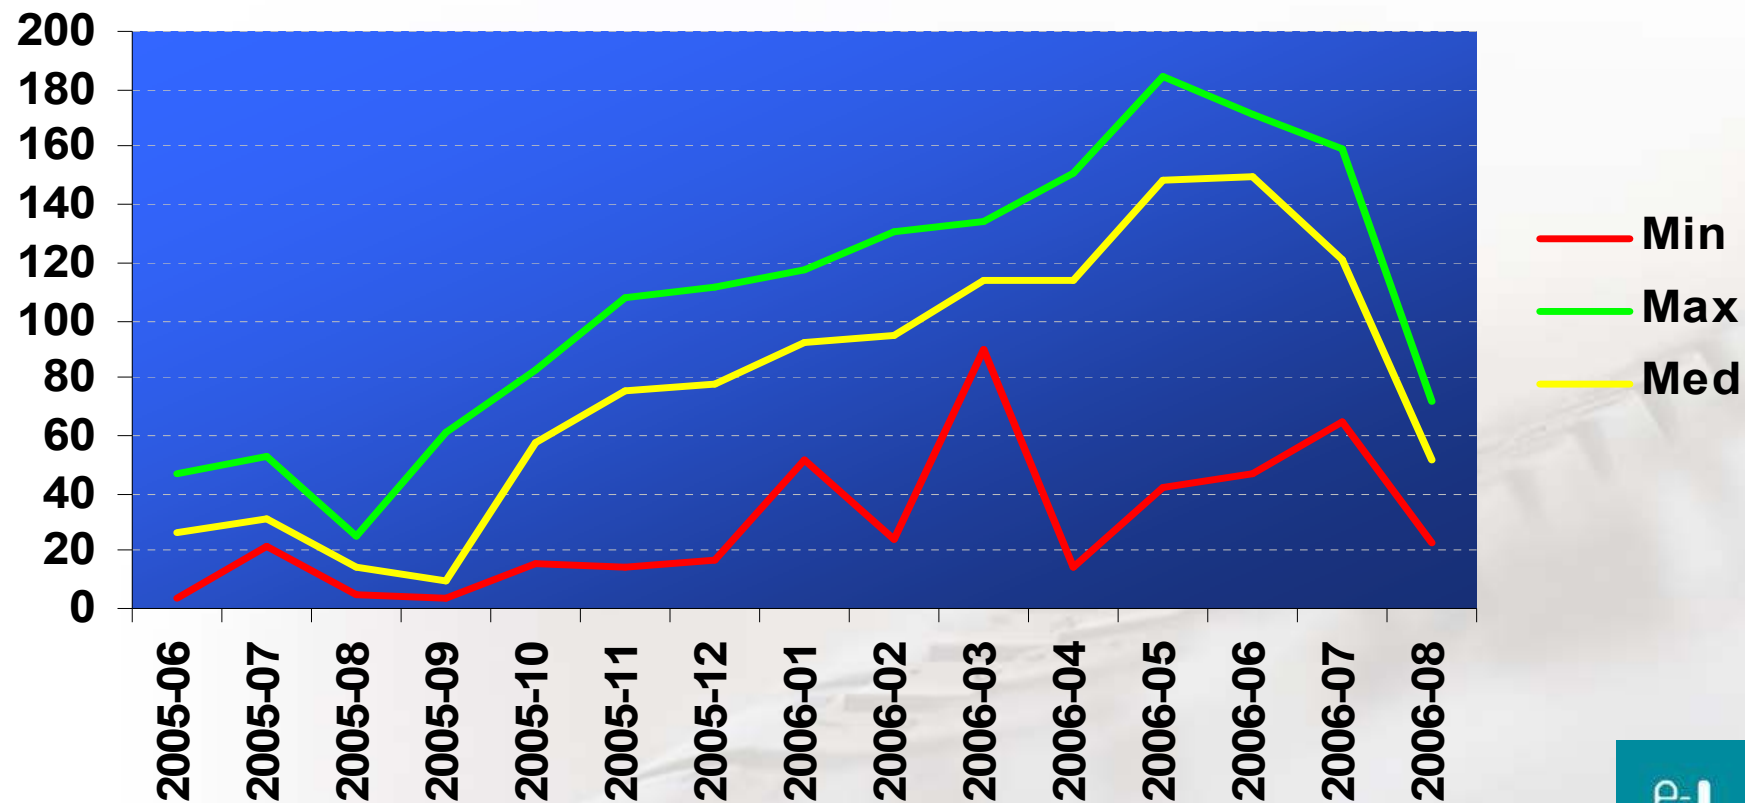

Successful Authentications National Roaming

Unique Roaming users - National Roaming

Real value should be greater (anonymous@fccn.pt)

Roaming users (day basis) - National Roaming

Statistics Sample

Total e-U Users

Median for
2005/2006:

19520,5 / 1783

e-U Users in Roaming (%)

Median for
2005/2006:

7,697%