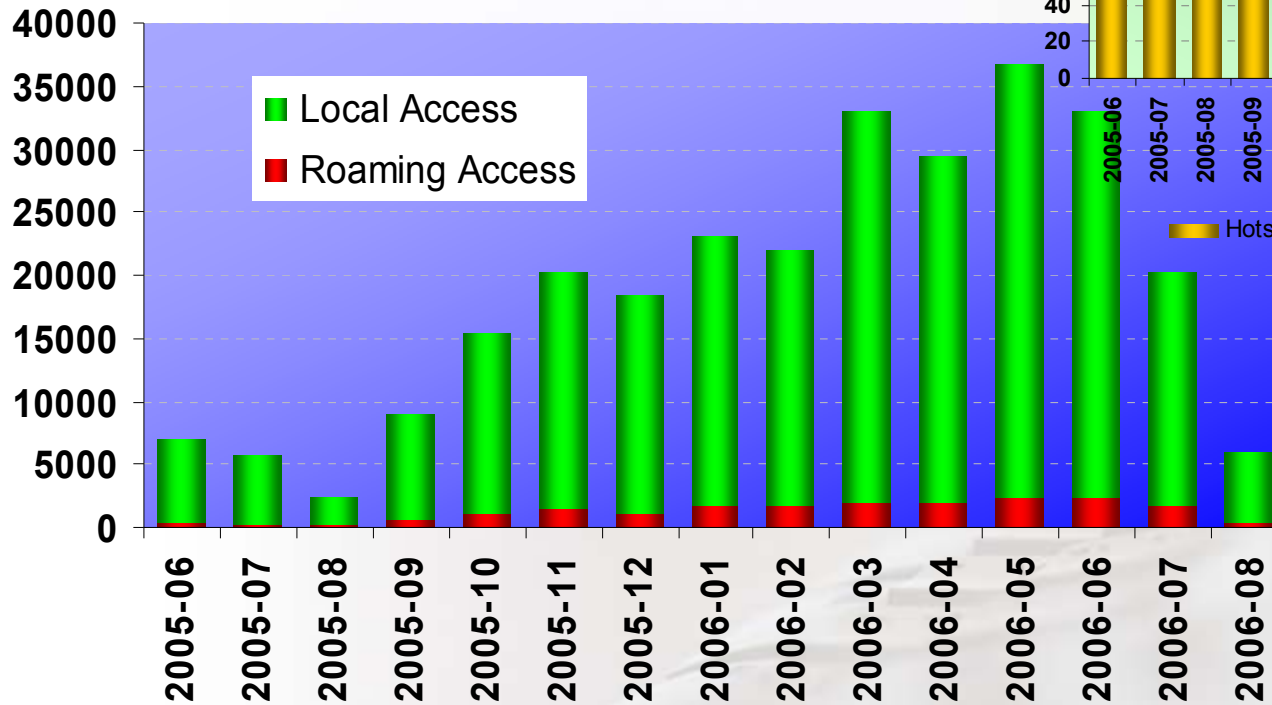

Successful Authentications National Roaming

Unique Roaming users - National Roaming

Real value should be greater (anonymous@fccn.pt)

Roaming users (day basis) - National Roaming

Statistics Sample

Total e-U Users

Median for
2005/2006:

19520,5 / 1783

e-U Users in Roaming (%)

Median for
2005/2006:

7,697%