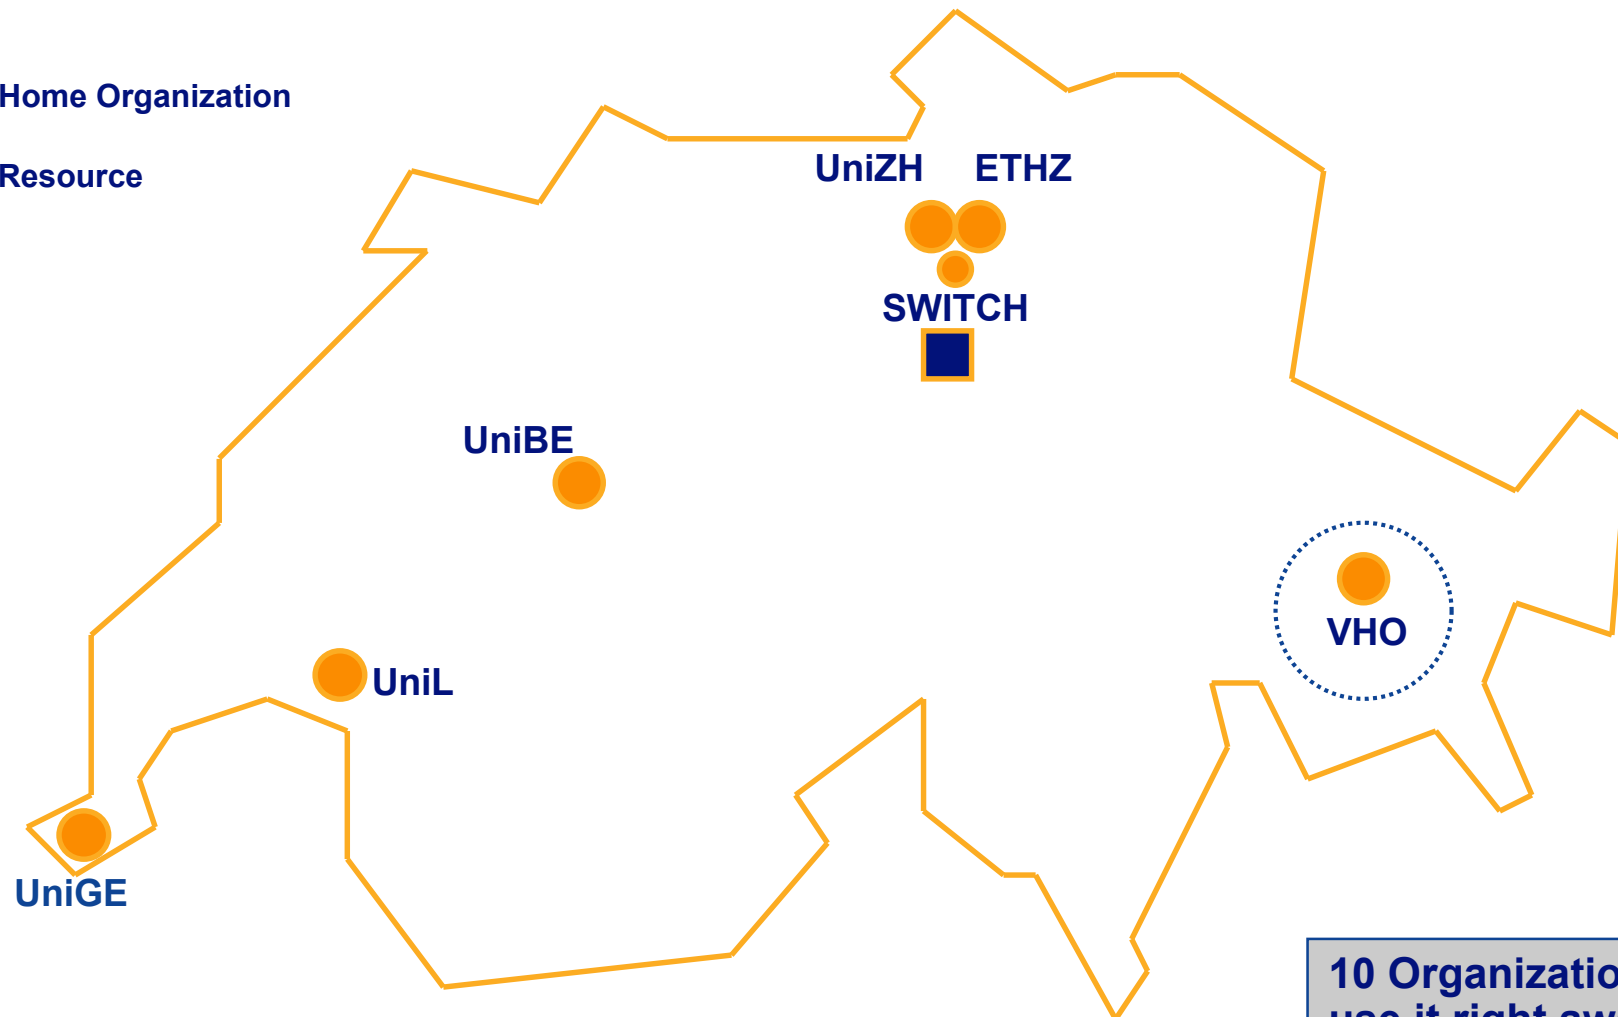

VHO - Virtual Home Organization

SWITCHhai Status - Resources

● Home Organization

A AAI-enabled Resource (productive)

A AAI-enabled Resource (getting ready)

40..50 shibbolized hosts
~ 5'000 active users

Showcase: OLAT

● AAI Home Organization

■ AAI Resource

Access Rule:

HomeOrg = UniZH | UniBE | UniL
Affiliation = Student
StudyBranch = Medicine
StudyLevel = 15

500 AAI users

<http://www.cyberderm.net/>

Showcase: NET ETHZ

NET: Network for Educational Technology

● AAI Home Organization

■ AAI Resource

**350 AAI users,
2 courses**

AAI-enabling WebCT Servers

<http://aai-portal.sourceforge.net/>

Showcase: National WebCT Vista Server

● AAI Home Organization

■ AAI Resource

Showcase VITELS

VITELS: Virtual Internet and Telecommunications Laboratory of Switzerland

● AAI Home Organization

■ AAI Resource

<http://www.switch.ch/aai>

-> Demo

-> Try it yourself

<https://kohala.switch.ch/secure>