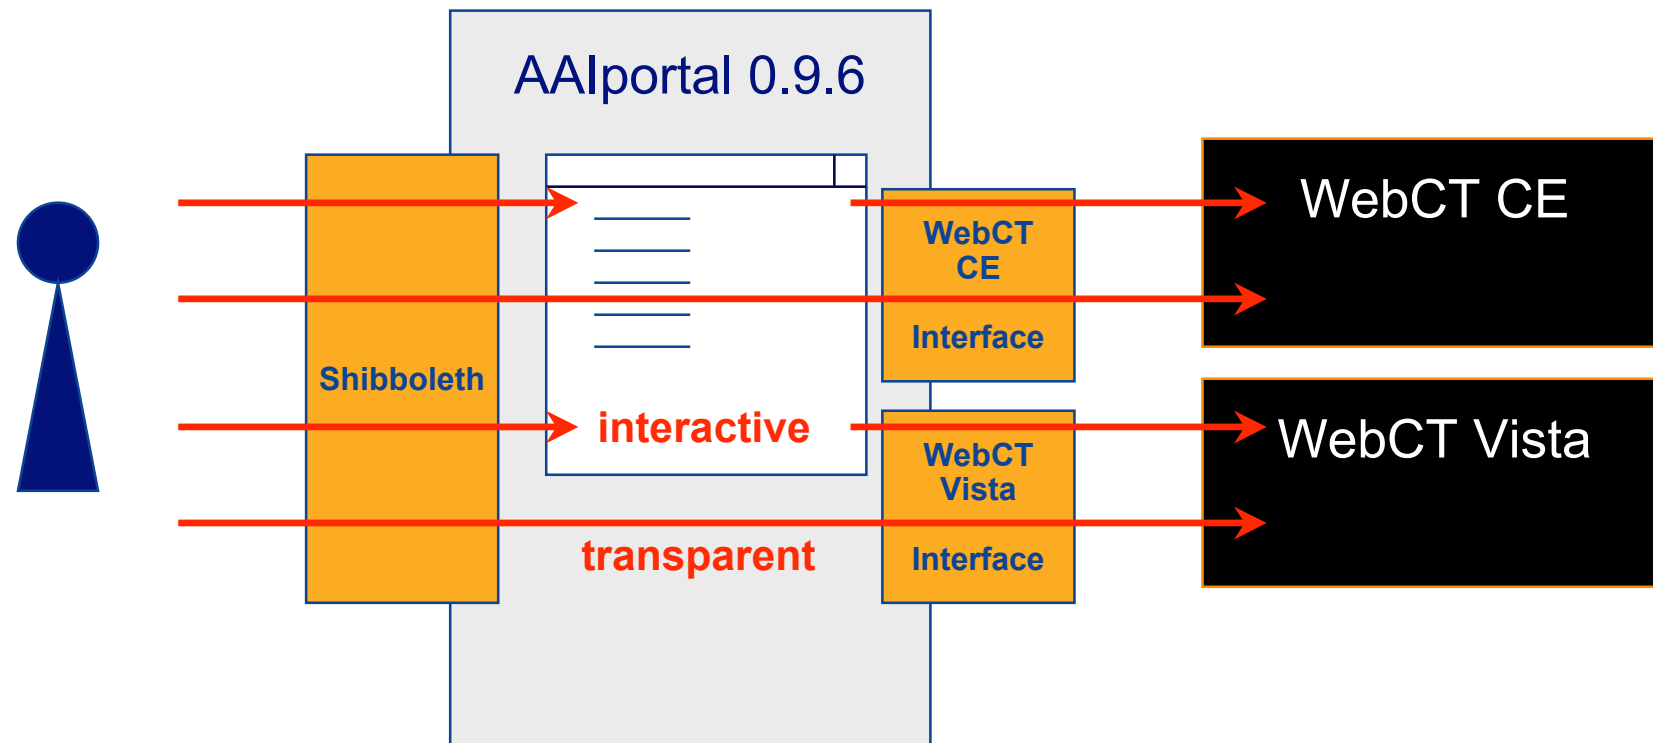

● AAI Home Organization

■ AAI Resource

Access Rule:

HomeOrg = UniZH | UniBE | UniL
Affiliation = Student
StudyBranch = Medicine
StudyLevel = 15

500 AAI users

<http://www.cyberderm.net/>

Showcase: NET ETHZ

NET: Network for Educational Technology

● AAI Home Organization

■ AAI Resource

**350 AAI users,
2 courses**

AAI-enabling WebCT Servers

<http://aai-portal.sourceforge.net/>

Showcase: National WebCT Vista Server

● AAI Home Organization

■ AAI Resource