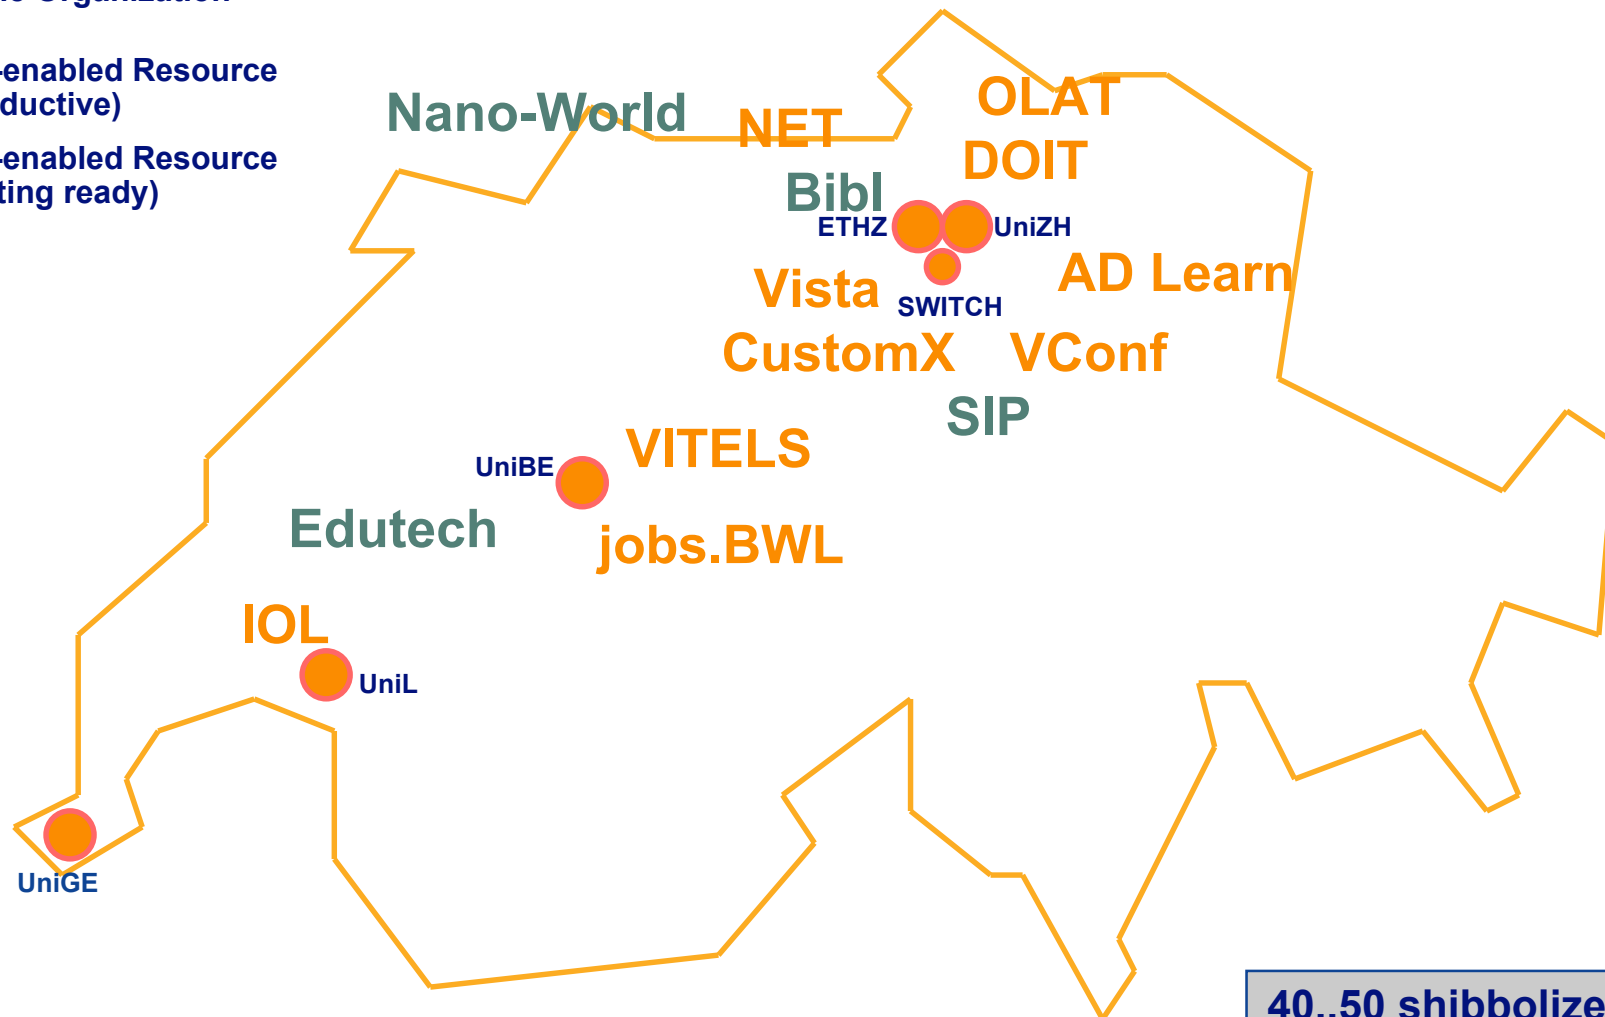


SWITCH

The Swiss Education & Research Network

SWITCHaai

Swiss Authentication and Authorization Infrastructure

Thomas Lenggenhager
<lenggenhager@switch.ch>

SWITCHhai Federation

SWITCH acts as federation service provider

Federation membership based on signed service agreements

Legal Framework

SWITCHaai Status - Home Organizations

● Operational AAI Home Organization

○ AAI Home Organization committed or getting ready

110'000 users of the Swiss higher education community have an AAI-enabled account (= 50% of all users)

VHO - Virtual Home Organization

SWITCHhai Status - Resources

● Home Organization

A AAI-enabled Resource (productive)

A AAI-enabled Resource (getting ready)

40..50 shibbolized hosts
~ 5'000 active users

Showcase: OLAT

● AAI Home Organization

■ AAI Resource

Access Rule:

HomeOrg = UniZH | UniBE | UniL
Affiliation = Student
StudyBranch = Medicine
StudyLevel = 15

500 AAI users

<http://www.cyberderm.net/>

Showcase: NET ETHZ

NET: Network for Educational Technology