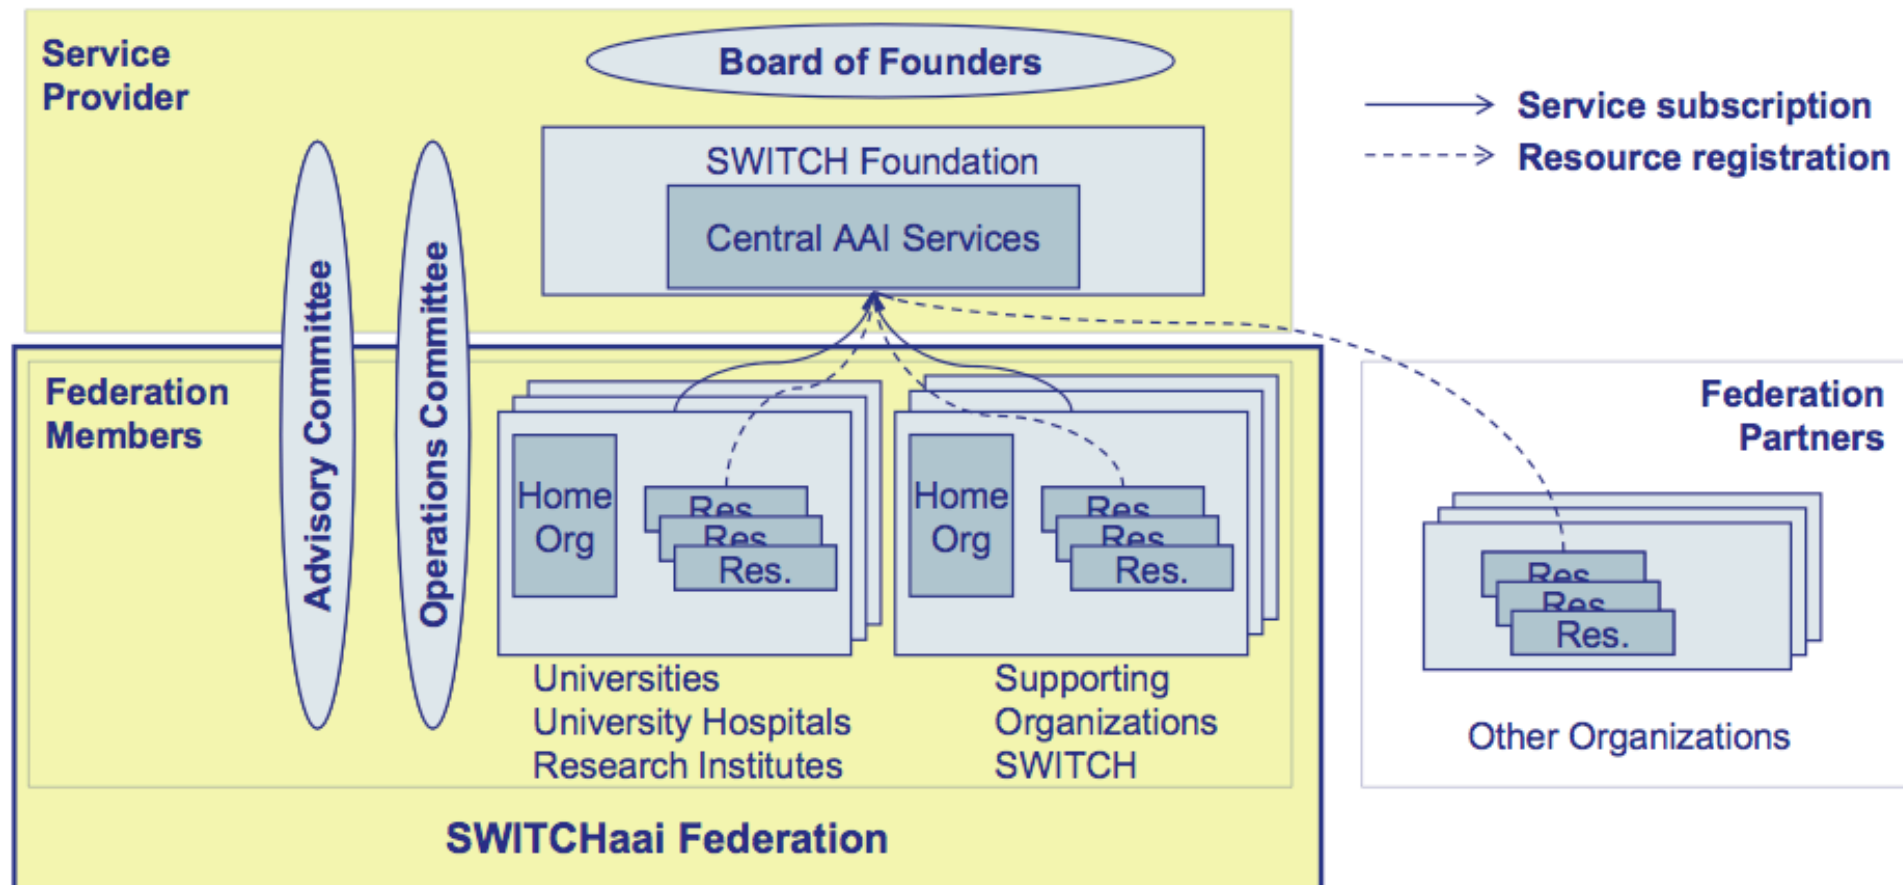


SWITCH

The Swiss Education & Research Network

SWITCHaai

Swiss Authentication and Authorization Infrastructure

Thomas Lenggenhager
<lenggenhager@switch.ch>

SWITCHhai Federation

SWITCH acts as federation service provider

Federation membership based on signed service agreements

Legal Framework

SWITCHaai Status - Home Organizations

● Operational AAI Home Organization

○ AAI Home Organization committed or getting ready

110'000 users of the Swiss higher education community have an AAI-enabled account (= 50% of all users)

VHO - Virtual Home Organization

SWITCHhai Status - Resources

● Home Organization

A AAI-enabled Resource (productive)

A AAI-enabled Resource (getting ready)

40..50 shibbolized hosts
~ 5'000 active users

Showcase: OLAT