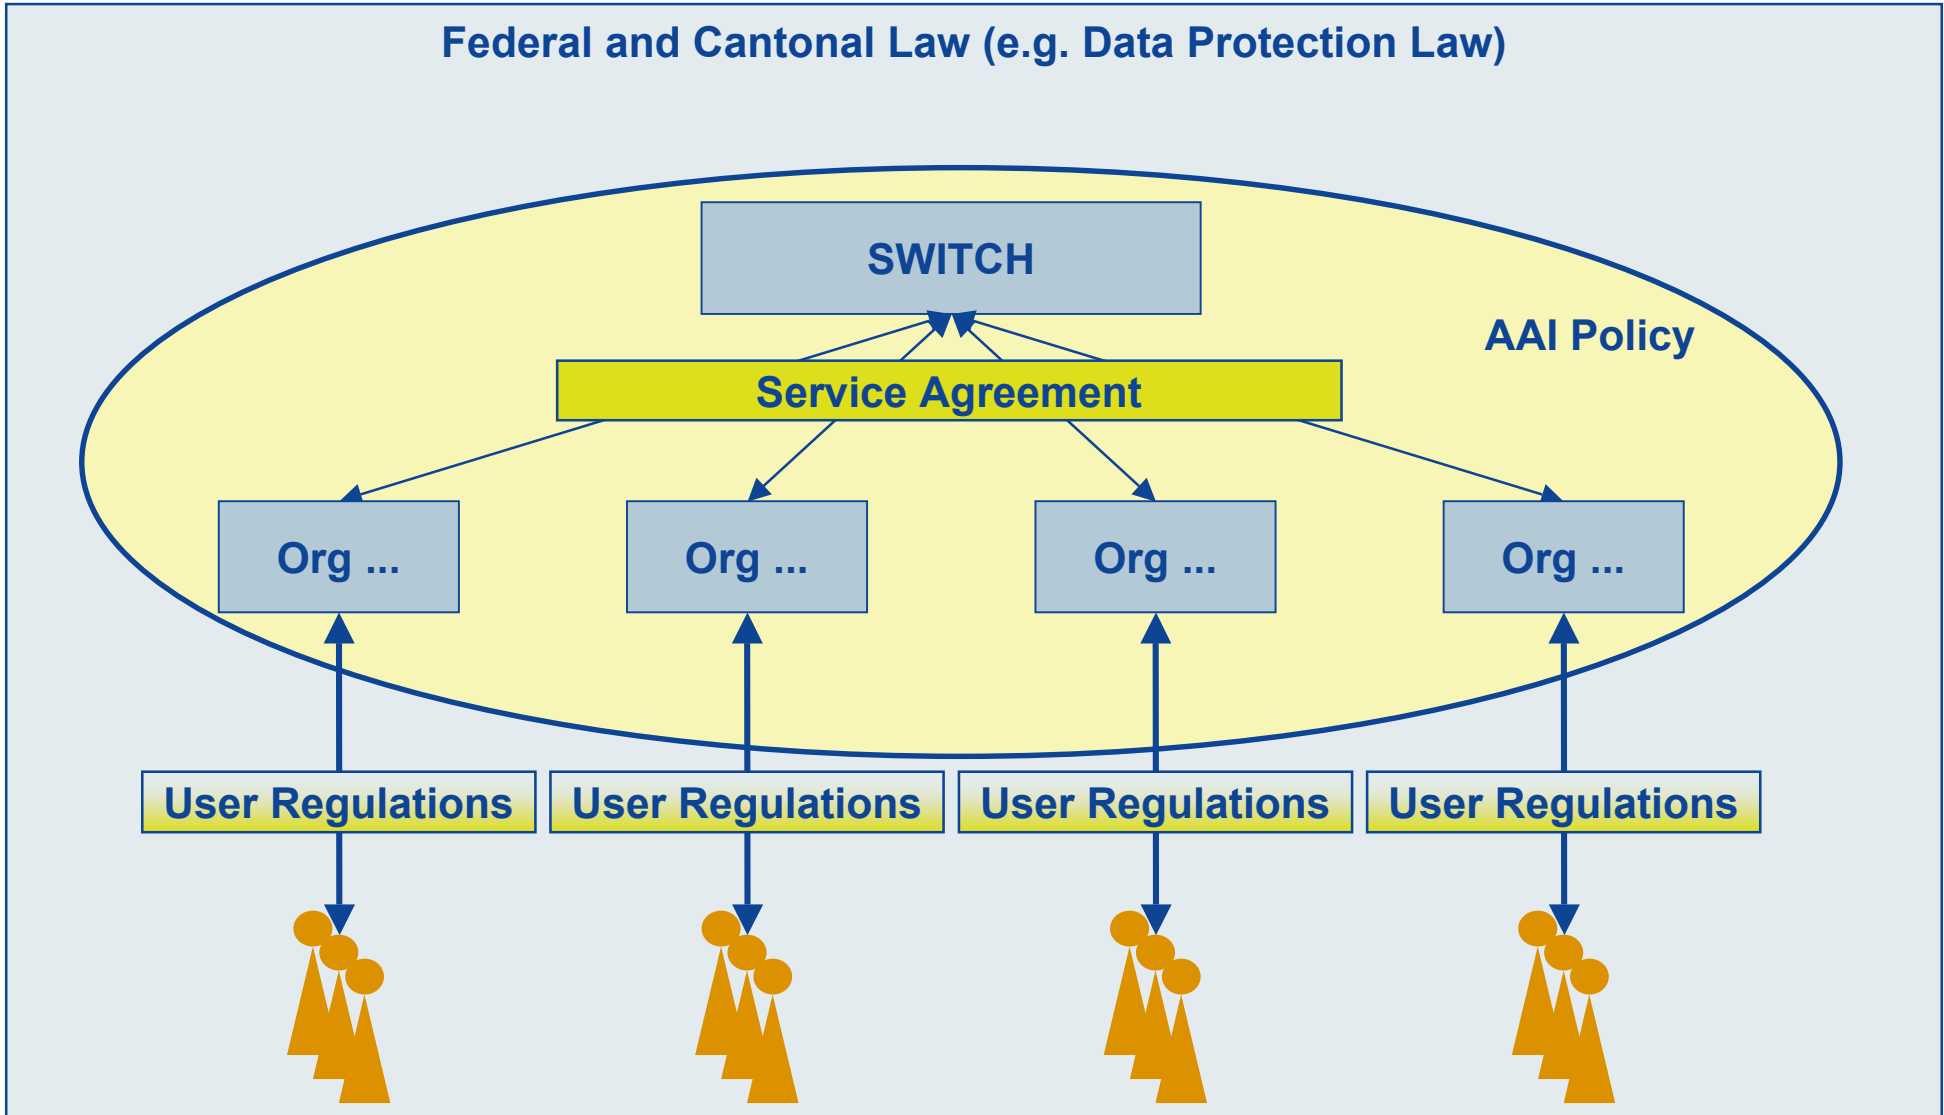


SWITCH

The Swiss Education & Research Network

SWITCHaai

Swiss Authentication and Authorization Infrastructure

Thomas Lenggenhager
<lenggenhager@switch.ch>

SWITCHhai Federation

SWITCH acts as federation service provider

Federation membership based on signed service agreements

Legal Framework

SWITCHaai Status - Home Organizations

● Operational AAI Home Organization

○ AAI Home Organization committed or getting ready

110'000 users of the Swiss higher education community have an AAI-enabled account (= 50% of all users)

VHO - Virtual Home Organization

SWITCHhai Status - Resources

● Home Organization

A AAI-enabled Resource (productive)

A AAI-enabled Resource (getting ready)

40..50 shibbolized hosts
~ 5'000 active users

Showcase: OLAT