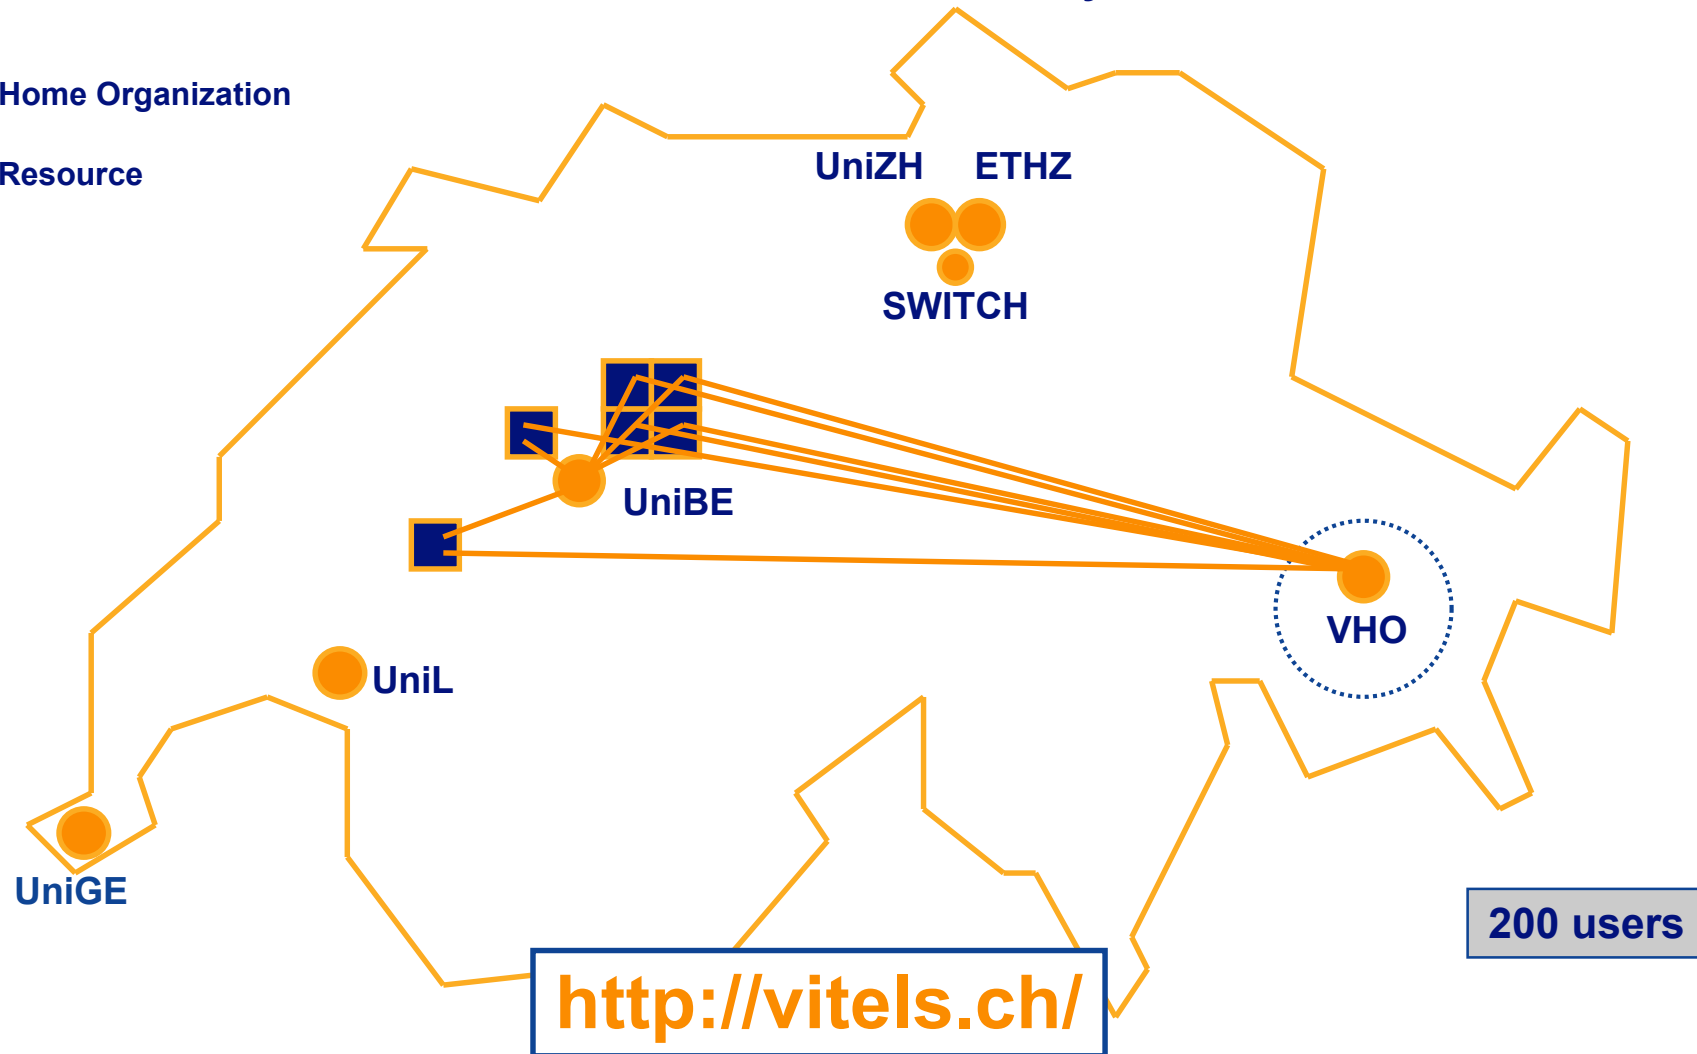

● AAI Home Organization

■ AAI Resource

Access Rule:

HomeOrg = UniZH | UniBE | UniL
Affiliation = Student
StudyBranch = Medicine
StudyLevel = 15

500 AAI users

<http://www.cyberderm.net/>

Showcase: NET ETHZ

NET: Network for Educational Technology

● AAI Home Organization

■ AAI Resource

**350 AAI users,
2 courses**

AAI-enabling WebCT Servers

<http://aai-portal.sourceforge.net/>

Showcase: National WebCT Vista Server

● AAI Home Organization

■ AAI Resource

Showcase VITELS

VITELS: Virtual Internet and Telecommunications Laboratory of Switzerland

● AAI Home Organization

■ AAI Resource

<http://www.switch.ch/aai>

-> Demo

-> Try it yourself

<https://kohala.switch.ch/secure>