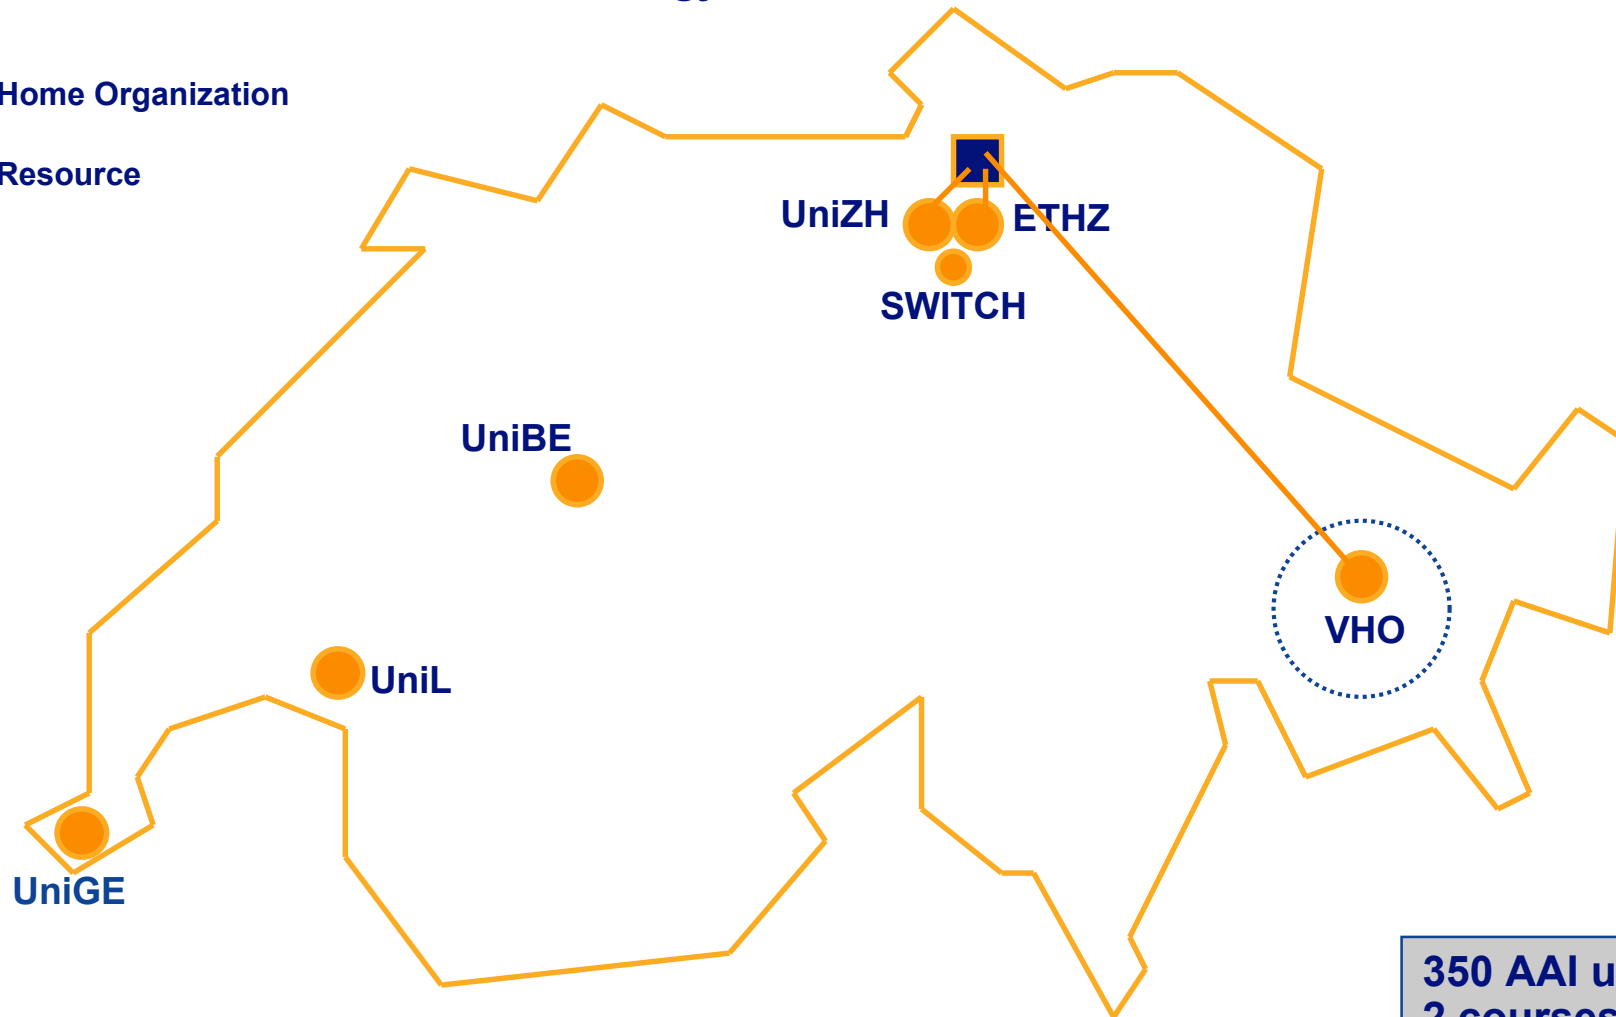

● AAI Home Organization

■ AAI Resource

Access Rule:

HomeOrg = UniZH | UniBE | UniL
Affiliation = Student
StudyBranch = Medicine
StudyLevel = 15

500 AAI users

<http://www.cyberderm.net/>

Showcase: NET ETHZ

NET: Network for Educational Technology

● AAI Home Organization

■ AAI Resource

**350 AAI users,
2 courses**

AAI-enabling WebCT Servers

<http://aai-portal.sourceforge.net/>

Showcase: National WebCT Vista Server

● AAI Home Organization

■ AAI Resource