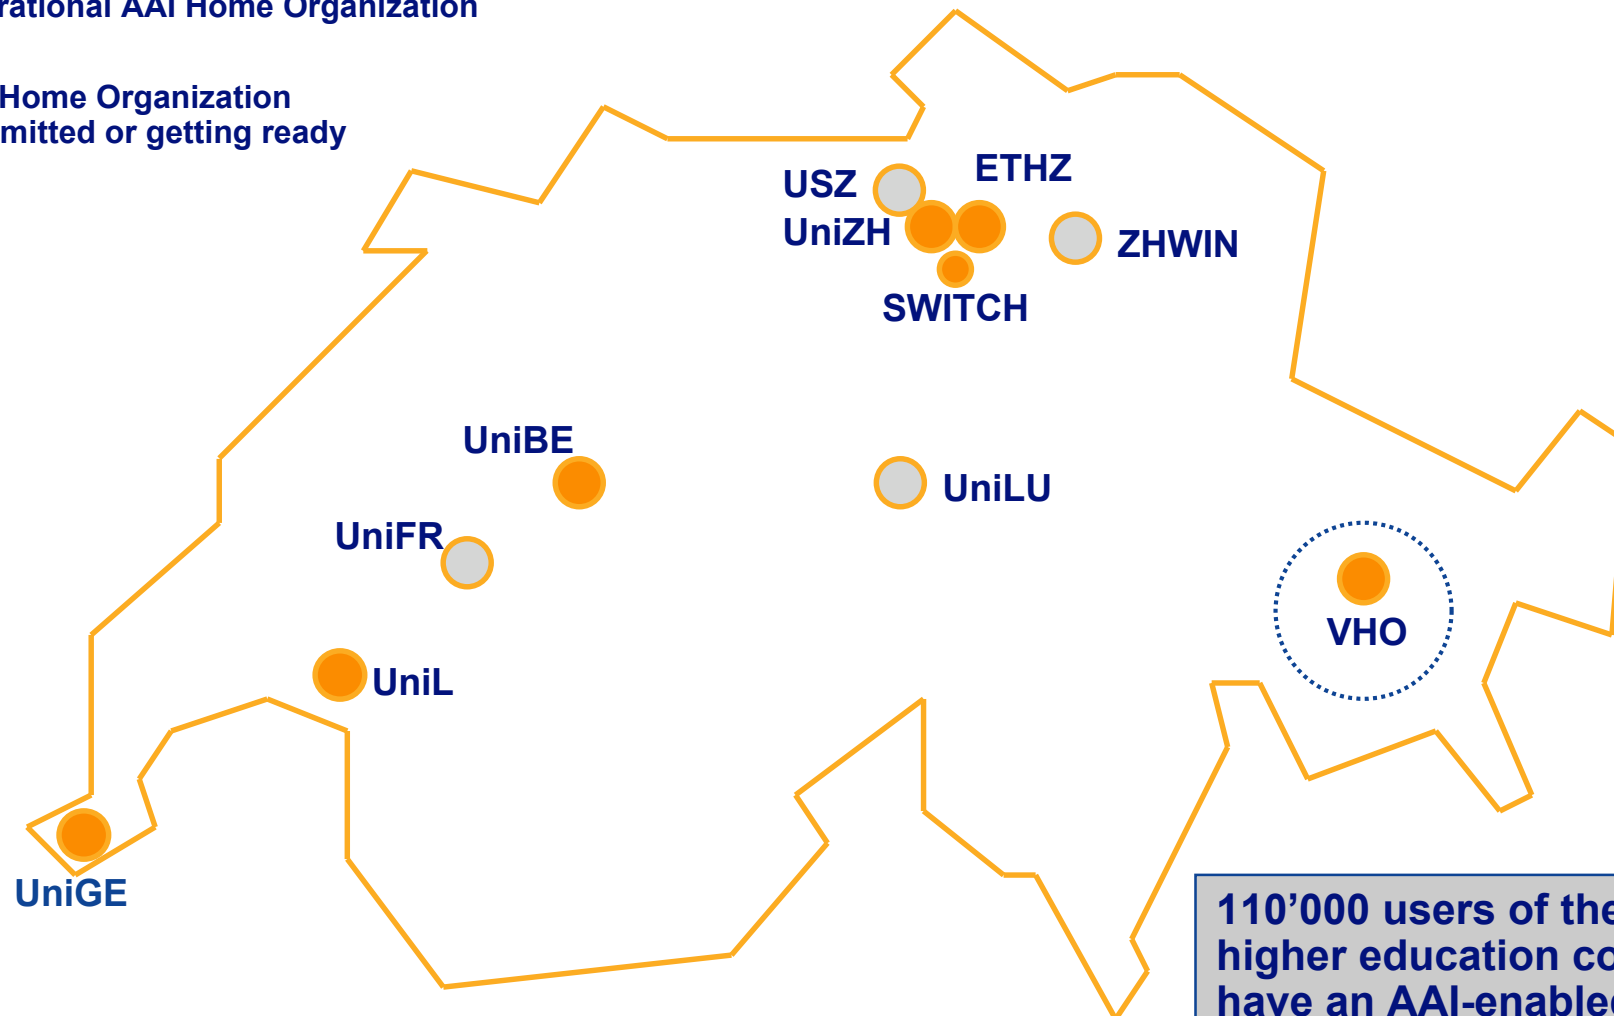


SWITCH

The Swiss Education & Research Network

SWITCHaai

Swiss Authentication and Authorization Infrastructure

Thomas Lenggenhager
<lenggenhager@switch.ch>

SWITCHhai Federation

SWITCH acts as federation service provider

Federation membership based on signed service agreements

Legal Framework

SWITCHaai Status - Home Organizations

● Operational AAI Home Organization

○ AAI Home Organization committed or getting ready

110'000 users of the Swiss higher education community have an AAI-enabled account (= 50% of all users)

VHO - Virtual Home Organization

SWITCHhai Status - Resources

● Home Organization

A AAI-enabled Resource (productive)

A AAI-enabled Resource (getting ready)

40..50 shibbolized hosts
~ 5'000 active users

Showcase: OLAT

● AAI Home Organization

■ AAI Resource

Access Rule:

HomeOrg = UniZH | UniBE | UniL
Affiliation = Student
StudyBranch = Medicine
StudyLevel = 15

500 AAI users

<http://www.cyberderm.net/>

Showcase: NET ETHZ

NET: Network for Educational Technology