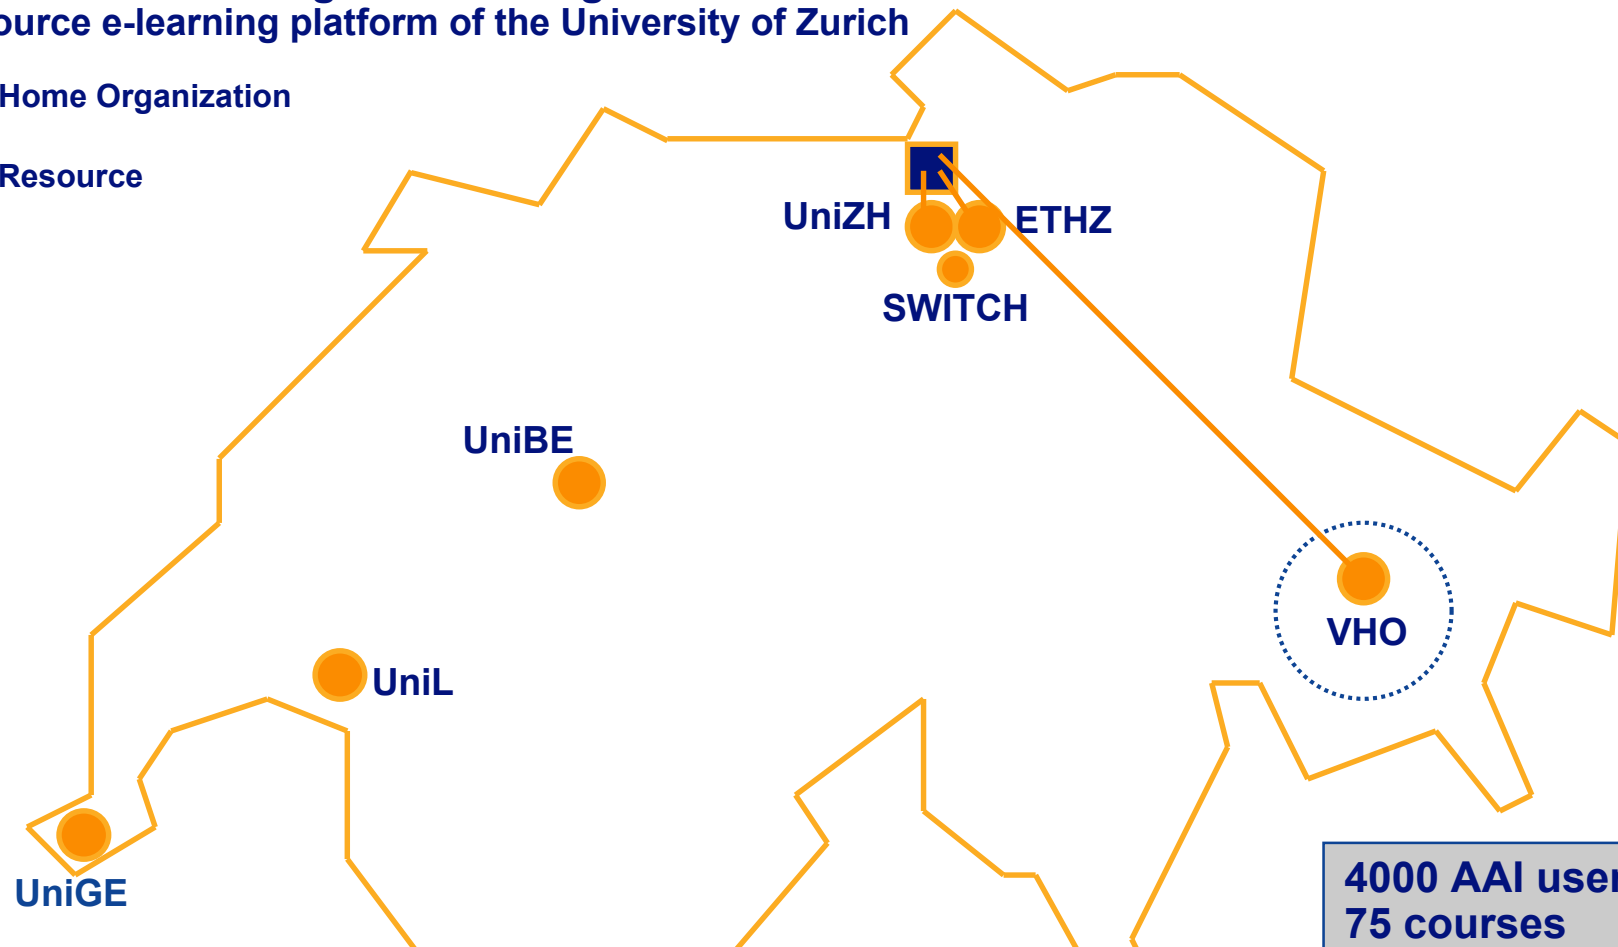

Federation membership based on signed service agreements

Legal Framework

SWITCHaai Status - Home Organizations

● Operational AAI Home Organization

○ AAI Home Organization committed or getting ready

110'000 users of the Swiss higher education community have an AAI-enabled account (= 50% of all users)

VHO - Virtual Home Organization

SWITCHhai Status - Resources

● Home Organization

A AAI-enabled Resource (productive)

A AAI-enabled Resource (getting ready)

40..50 shibbolized hosts
~ 5'000 active users

Showcase: OLAT

OLAT: Online Learning and Training
open source e-learning platform of the University of Zurich

● AAI Home Organization

■ AAI Resource

4000 AAI users
75 courses

<http://www.olat.unizh.ch/>

Showcase: DOIT

DOIT: Dermatology Online with Interactive Technology

● AAI Home Organization

■ AAI Resource

Access Rule:

HomeOrg = UniZH | UniBE | UniL
Affiliation = Student
StudyBranch = Medicine
StudyLevel = 15

500 AAI users

<http://www.cyberderm.net/>

Showcase: NET ETHZ

NET: Network for Educational Technology