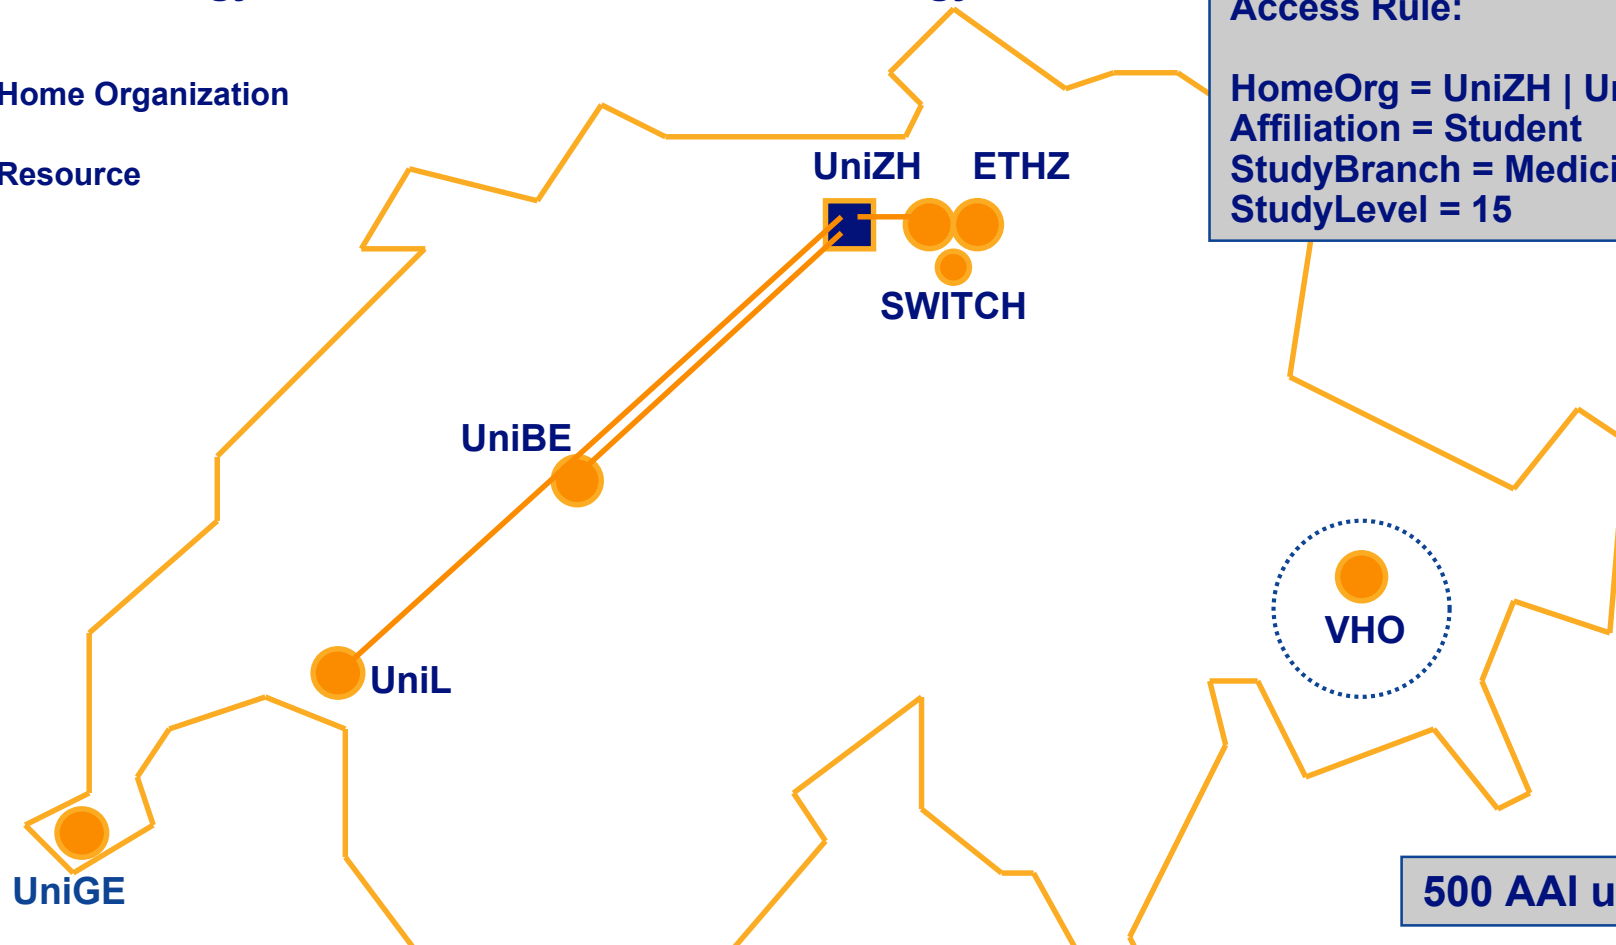

VHO - Virtual Home Organization

SWITCHhai Status - Resources

● Home Organization

A AAI-enabled Resource (productive)

A AAI-enabled Resource (getting ready)

40..50 shibbolized hosts
~ 5'000 active users

Showcase: OLAT

OLAT: Online Learning and Training
open source e-learning platform of the University of Zurich

● AAI Home Organization

■ AAI Resource

4000 AAI users
75 courses

<http://www.olat.unizh.ch/>

Showcase: DOIT

DOIT: Dermatology Online with Interactive Technology

● AAI Home Organization

■ AAI Resource

Access Rule:

HomeOrg = UniZH | UniBE | UniL
Affiliation = Student
StudyBranch = Medicine
StudyLevel = 15

500 AAI users

<http://www.cyberderm.net/>

Showcase: NET ETHZ

NET: Network for Educational Technology