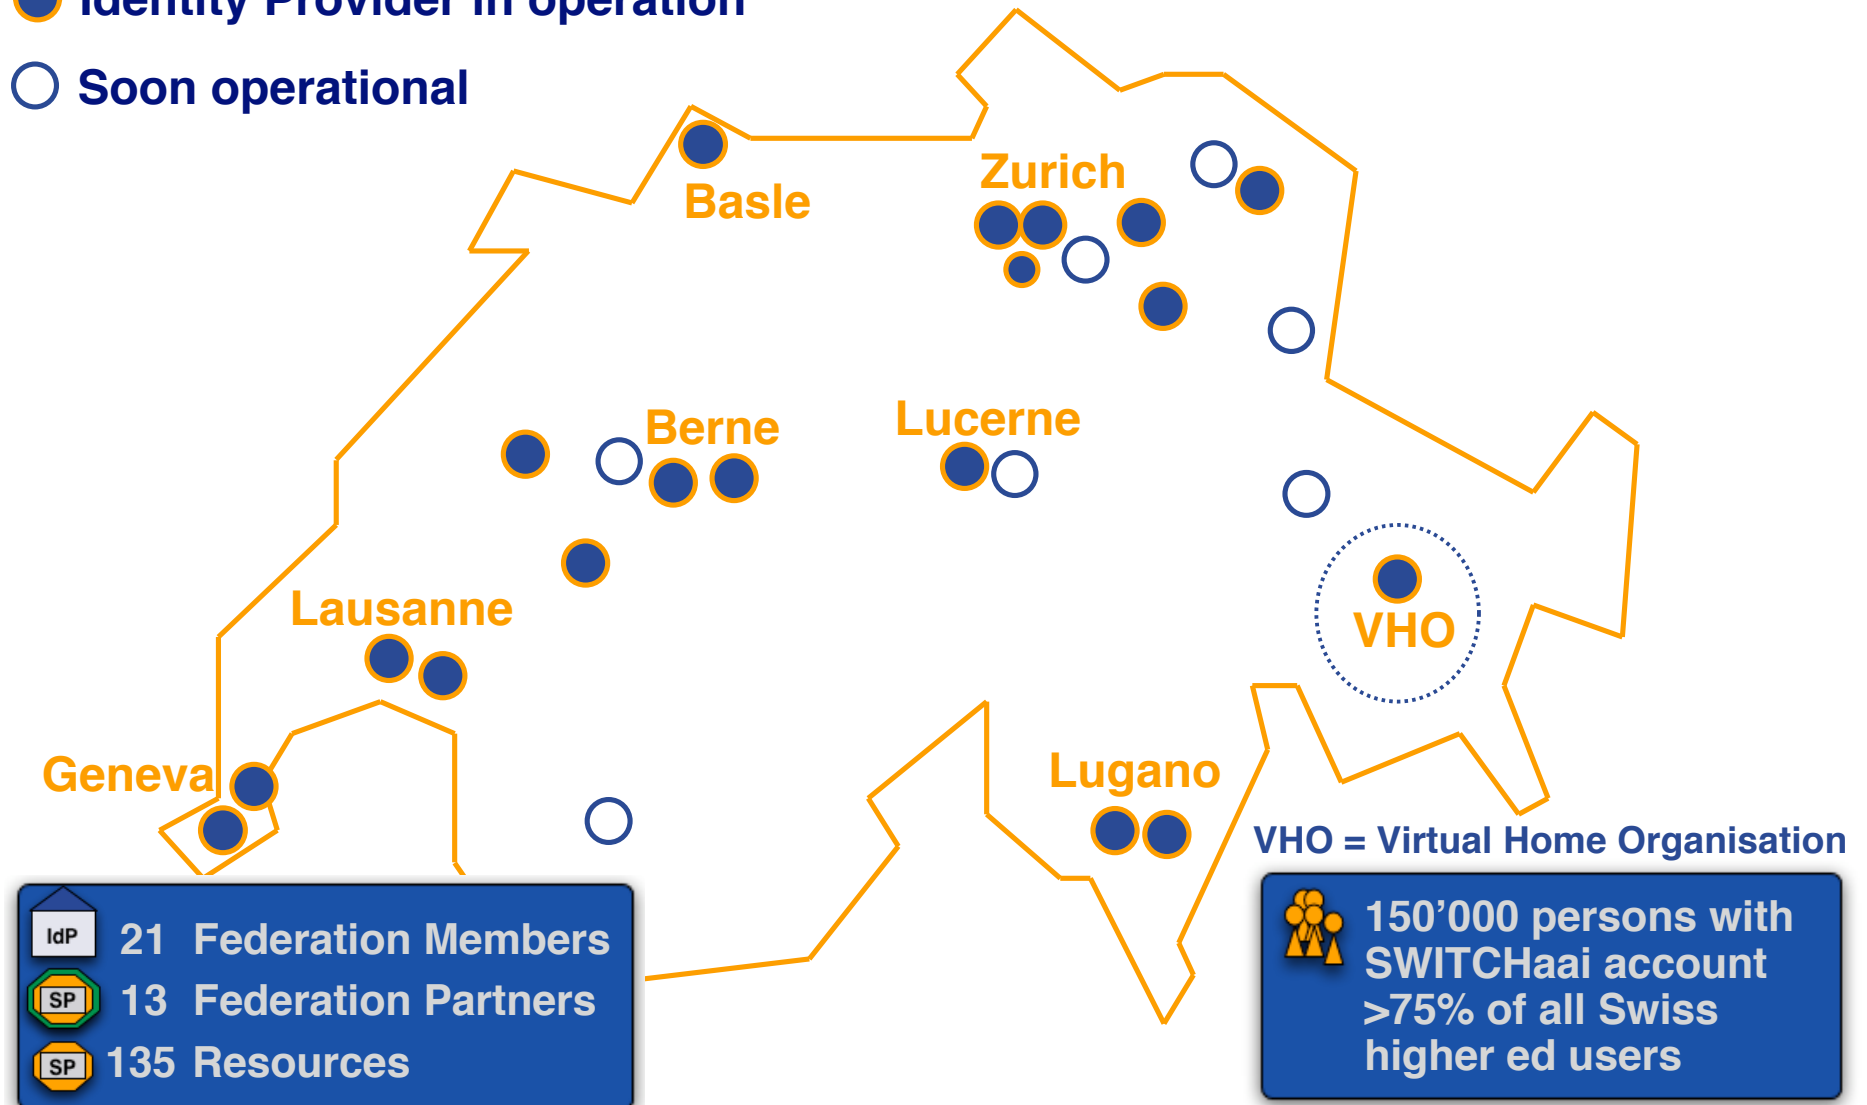

# SWITCHhai Time Scale

**Nov 1999: Term AAI used the first time in a document**

**Nov 2000: AAI Workshop**

# The SWITCHaai Federation

● Identity Provider in operation

○ Soon operational

- **Federation partners provide one or more resources to the federation members**
  - **Content Providers**
    - Elsevier, NL
    - Swiss Federal Court
  - **E-Learning**
    - INSTRUCT AG, DE
  - **Student Services**
    - ETH Alumni Association
    - Microsoft Switzerland
  - **Project specific partners**
    - ENSICA, FR
    - NICTA, AU
    - Universidade de Coimbra, PT
    - Università di Pisa, IT
    - Università di Roma, IT
    - Universität Rostock, DE
    - Universität Tübingen, DE
    - Warsaw University of Technology, PL

# Service Providers in SWITCHaai