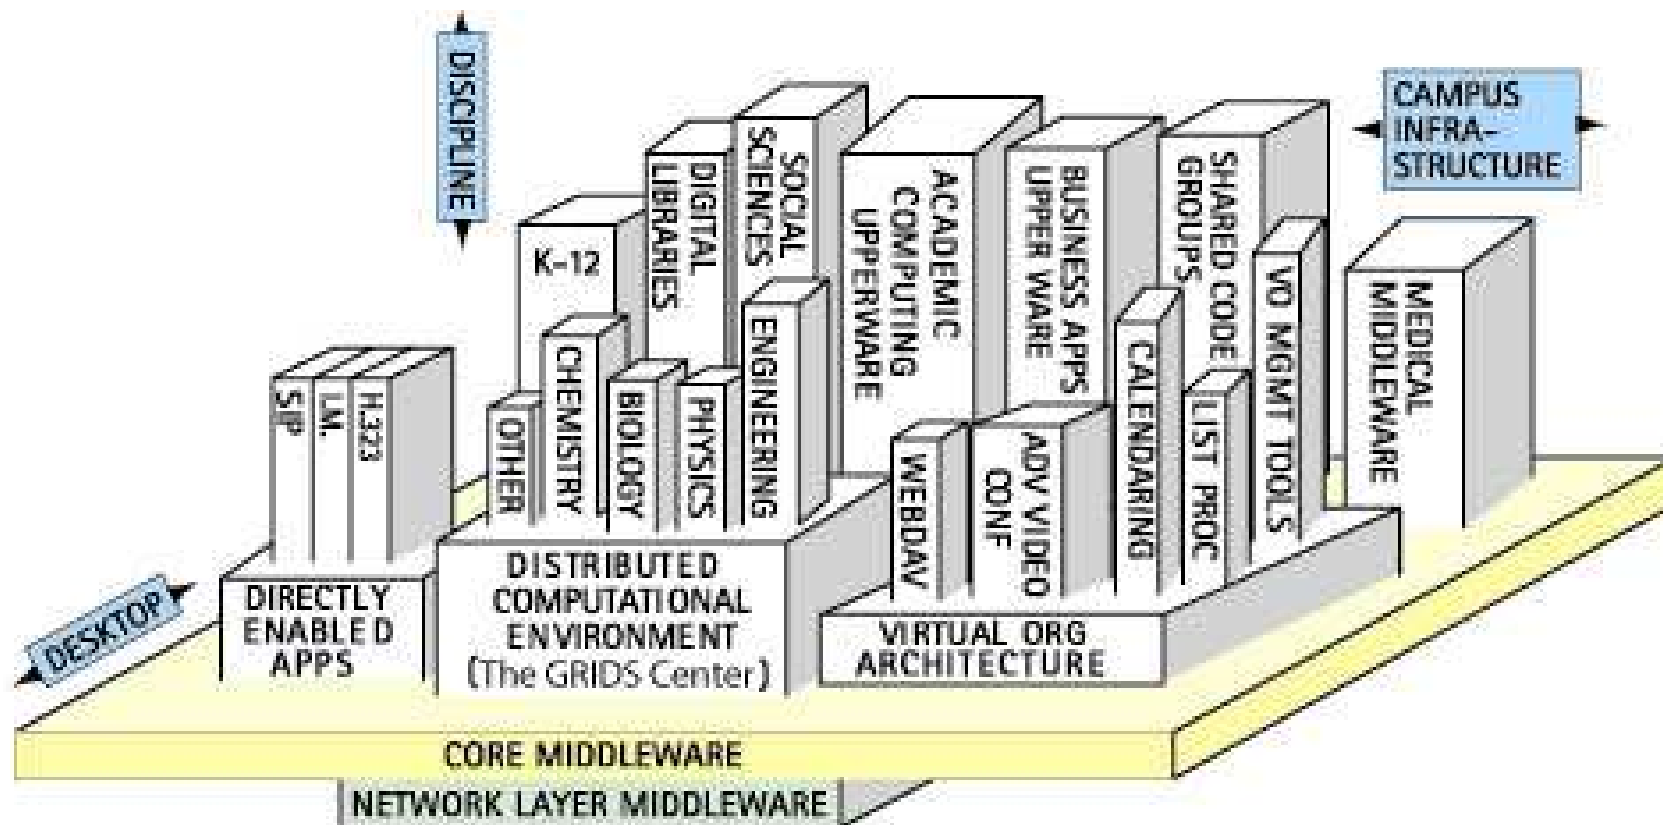

Welcome to 1st EuroCAMP

Diego R. Lopez
RedIRIS

RedIRIS

red.es

Cartoon by Peter Steiner. The New Yorker, July 5, 1993 issue (Vol.69 (LXIX) no. 20) page 61

Diagram by Ken Klingenstein. "Collaborative Technologies and Enterprise Middleware".

re

- **The most relevant issues in core middleware**
 - With emphasis on the campus view
 - And a practical approach
- **Some of the best specialists and practitioners**
 - From the academic world
 - In Europe and the USA
- **You**
 - Full-duplex communication is essential
 - And the recruitment office is **always** open