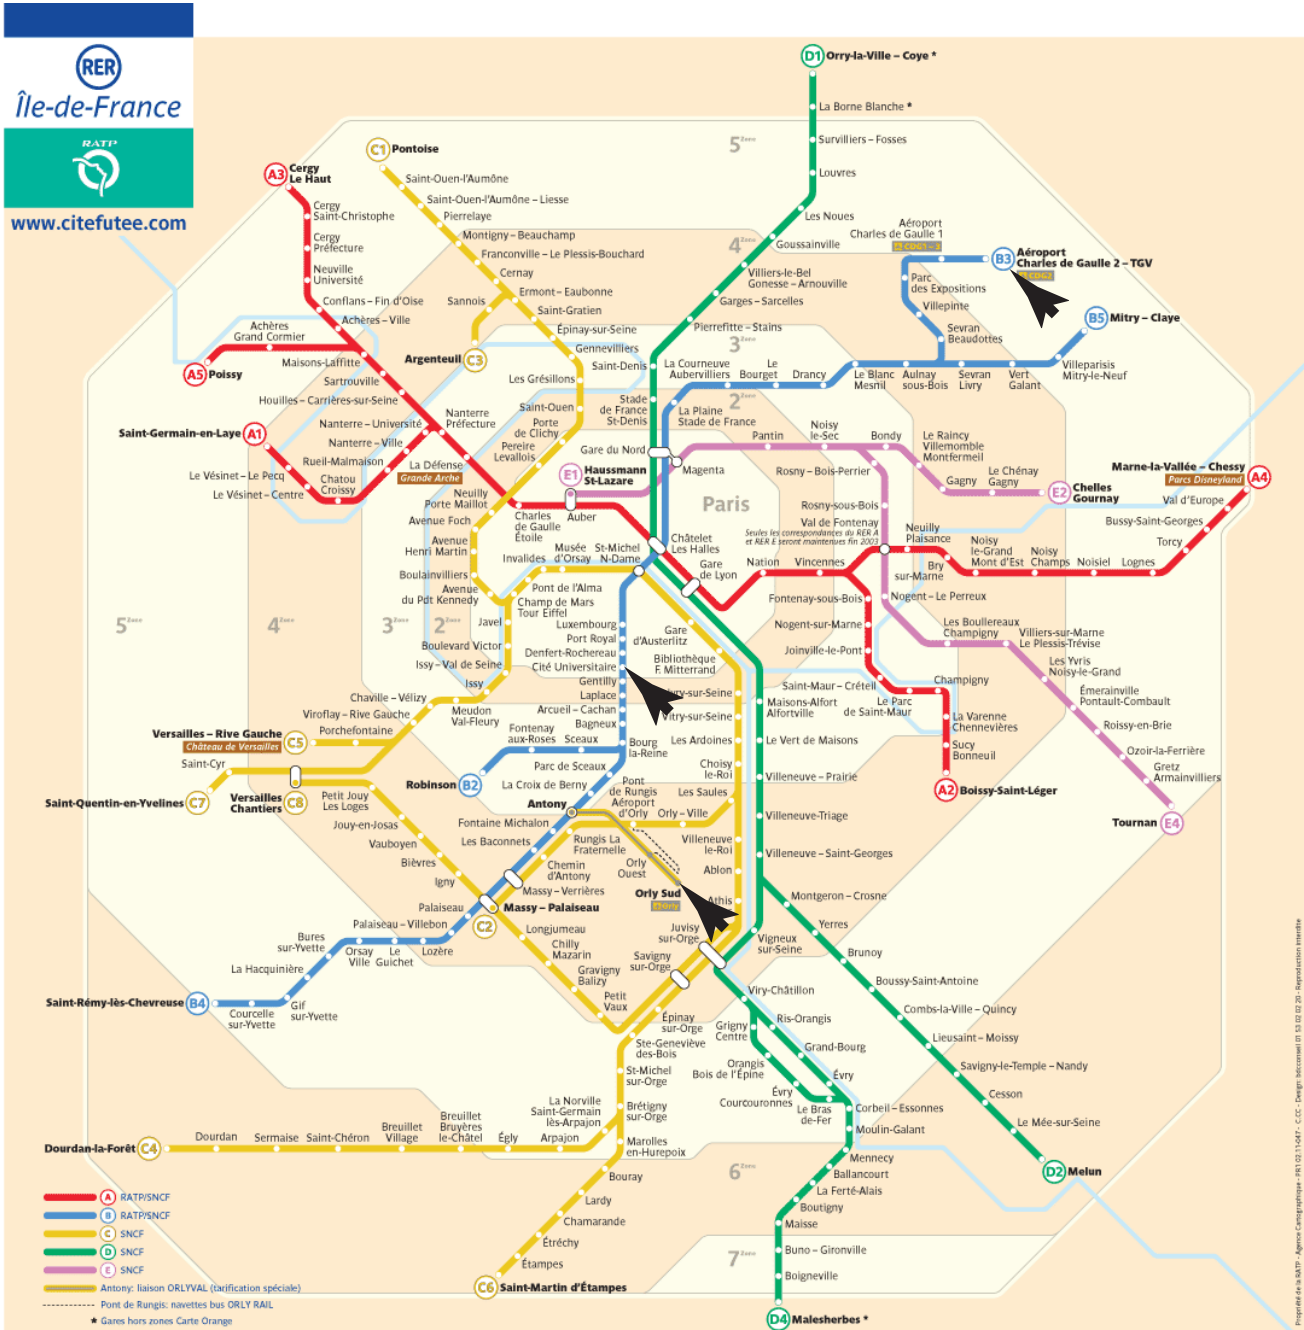

Paris Metro Map

The closest metro stop to the venue is Cité Universitaire, which is on the RER B line (blue line on the map). The other markers (top to bottom) are Charles De Gaul Airport, Cité Universitaire, Orly Airport.